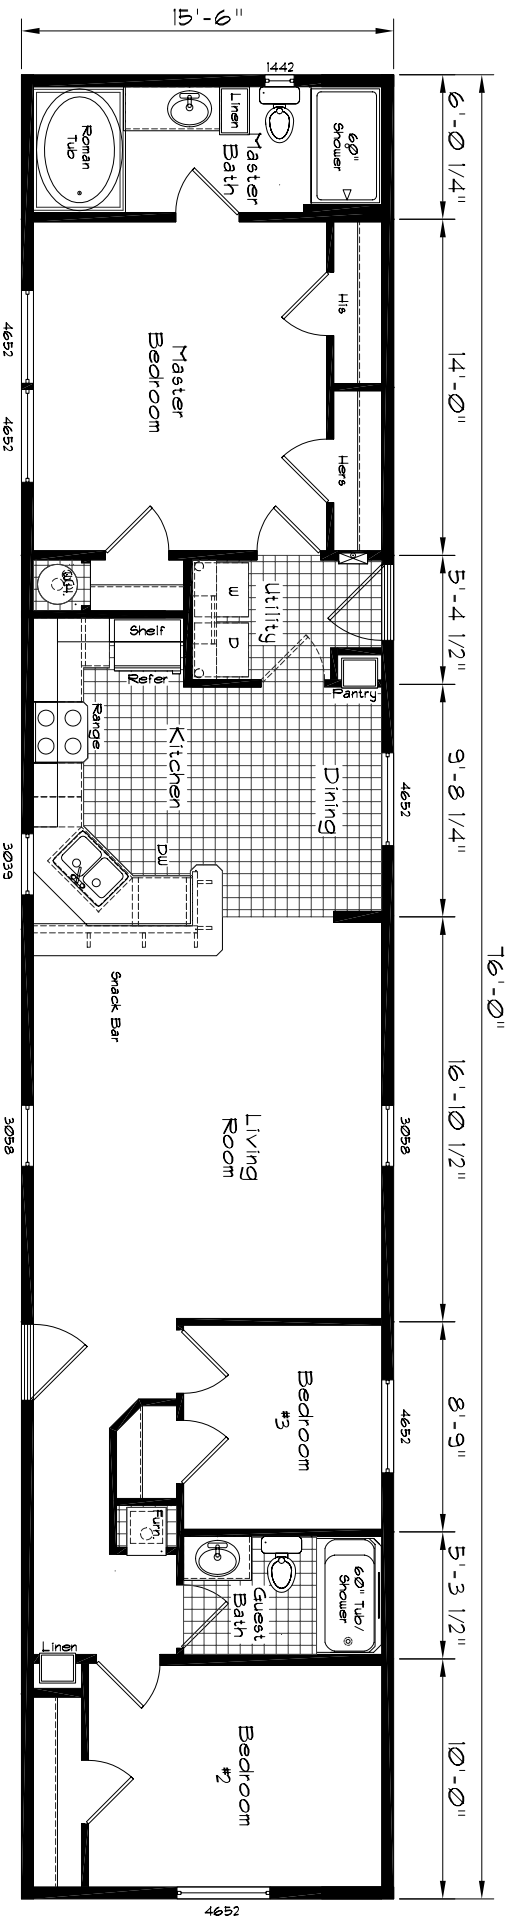

Cedar Canyon

Model: 2025 LS
 3 Bedroom, 2 Bath
 1178 Square Feet
 Floor Size
 76'-0" x 15'-6"