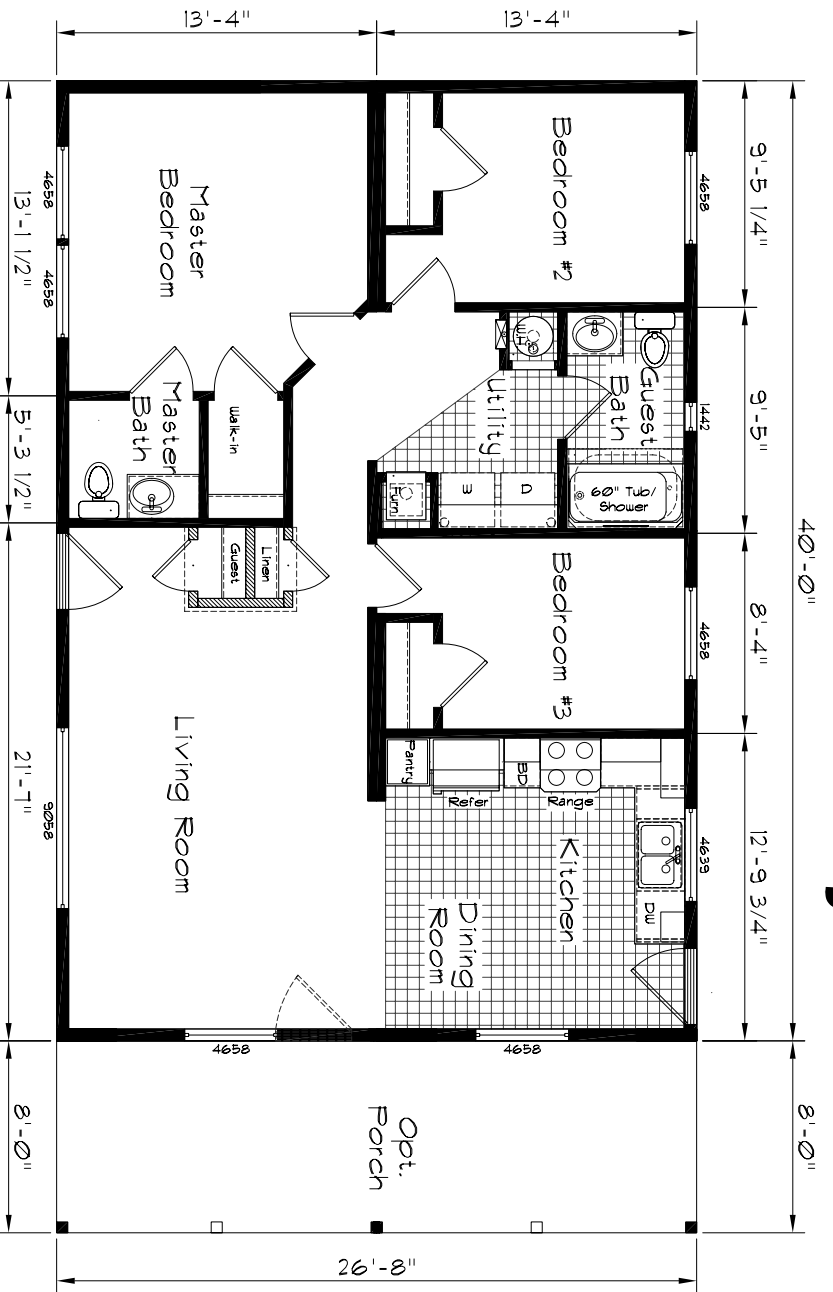

Cedar Canyon

40'-0"

KHEBU 4/14/11

Model: 2002
 3 Bedroom, 1.5 Bath
 1067 Square Feet
 Floor Size
 40'-0" x 26'-8"