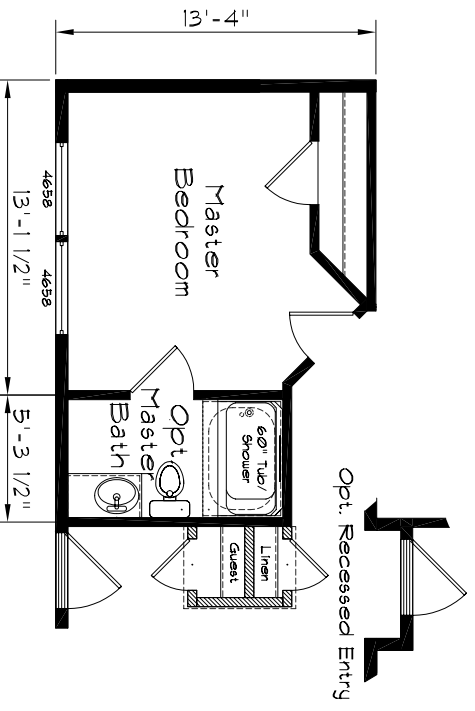

Cedar Canyon

40'-0"

KHEBU 4/14/11

Model: 2002
 3 Bedroom, 1.5 Bath
 1067 Square Feet
 Floor Size
 40'-0" x 26'-8"