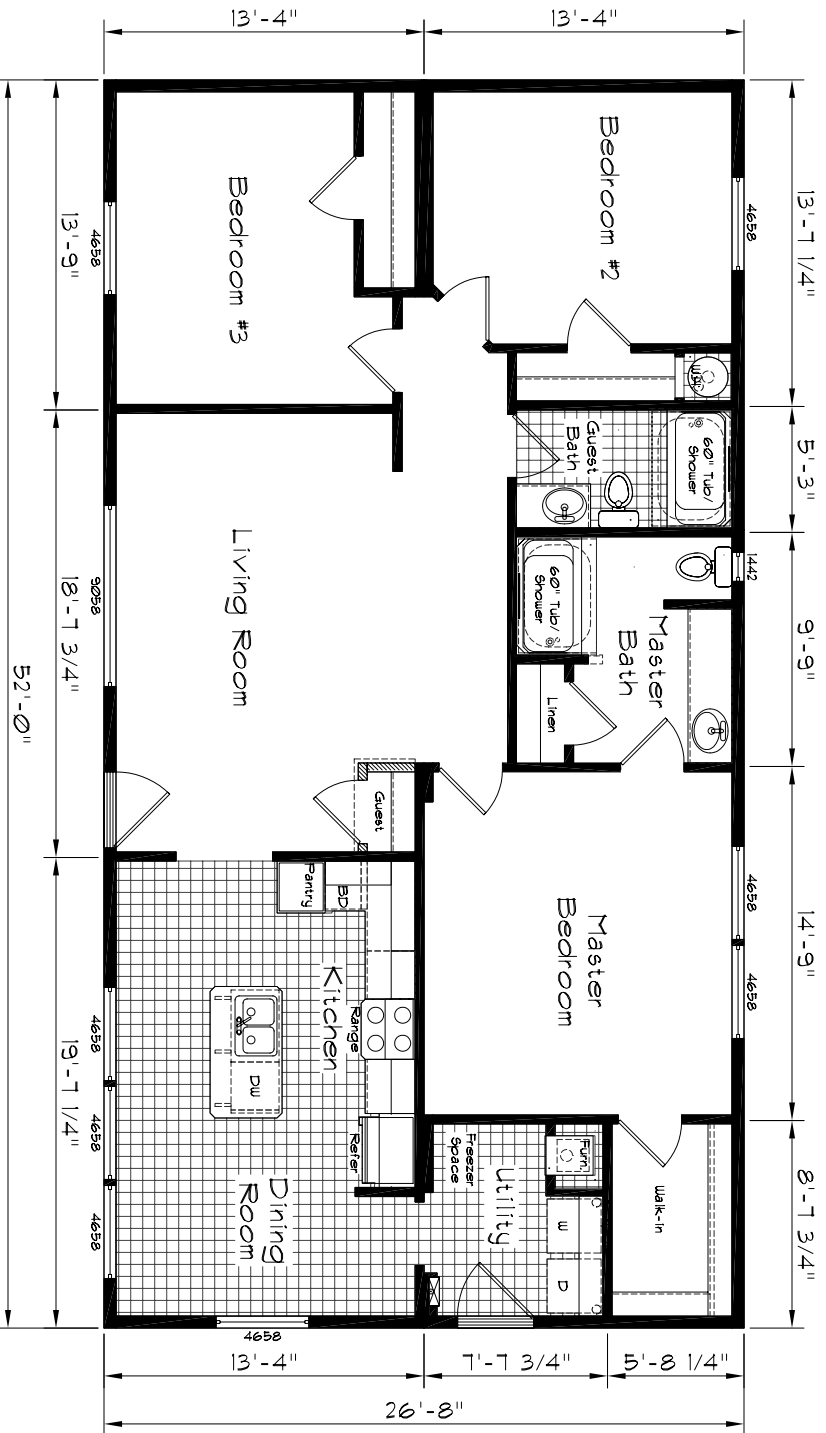

Cedar Canyon

Opt. Recessed Entry

HomeBuilders West

KHEBU 4/14/11

Model: 2005
 3 Bedroom, 2 Bath
 1381 Square Feet
 Floor Size
 52'-0" X 26'-8"