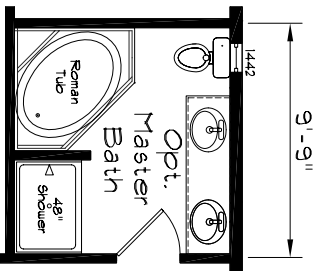

Cedar Canyon

Opt. Recessed Entry

HomeBuilders West

KHEBU 4/14/11

Model: 2005
 3 Bedroom, 2 Bath
 1381 Square Feet
 Floor Size
 52'-0" X 26'-8"