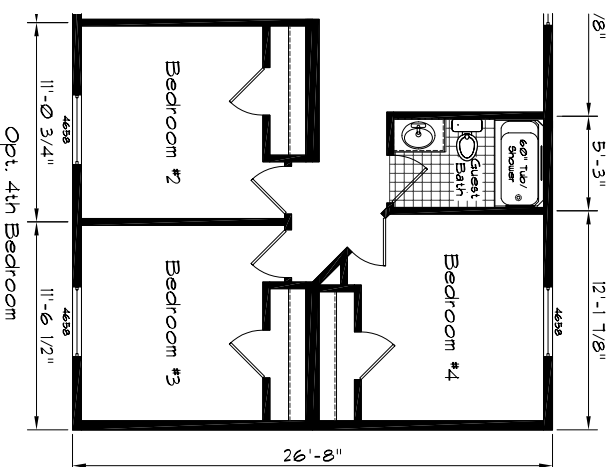

Cedar Canyon

Model: 2007
 3 Bedroom, 2 Bath
 1600 Square Feet
 Floor Size
 60'-0" x 26'-8"