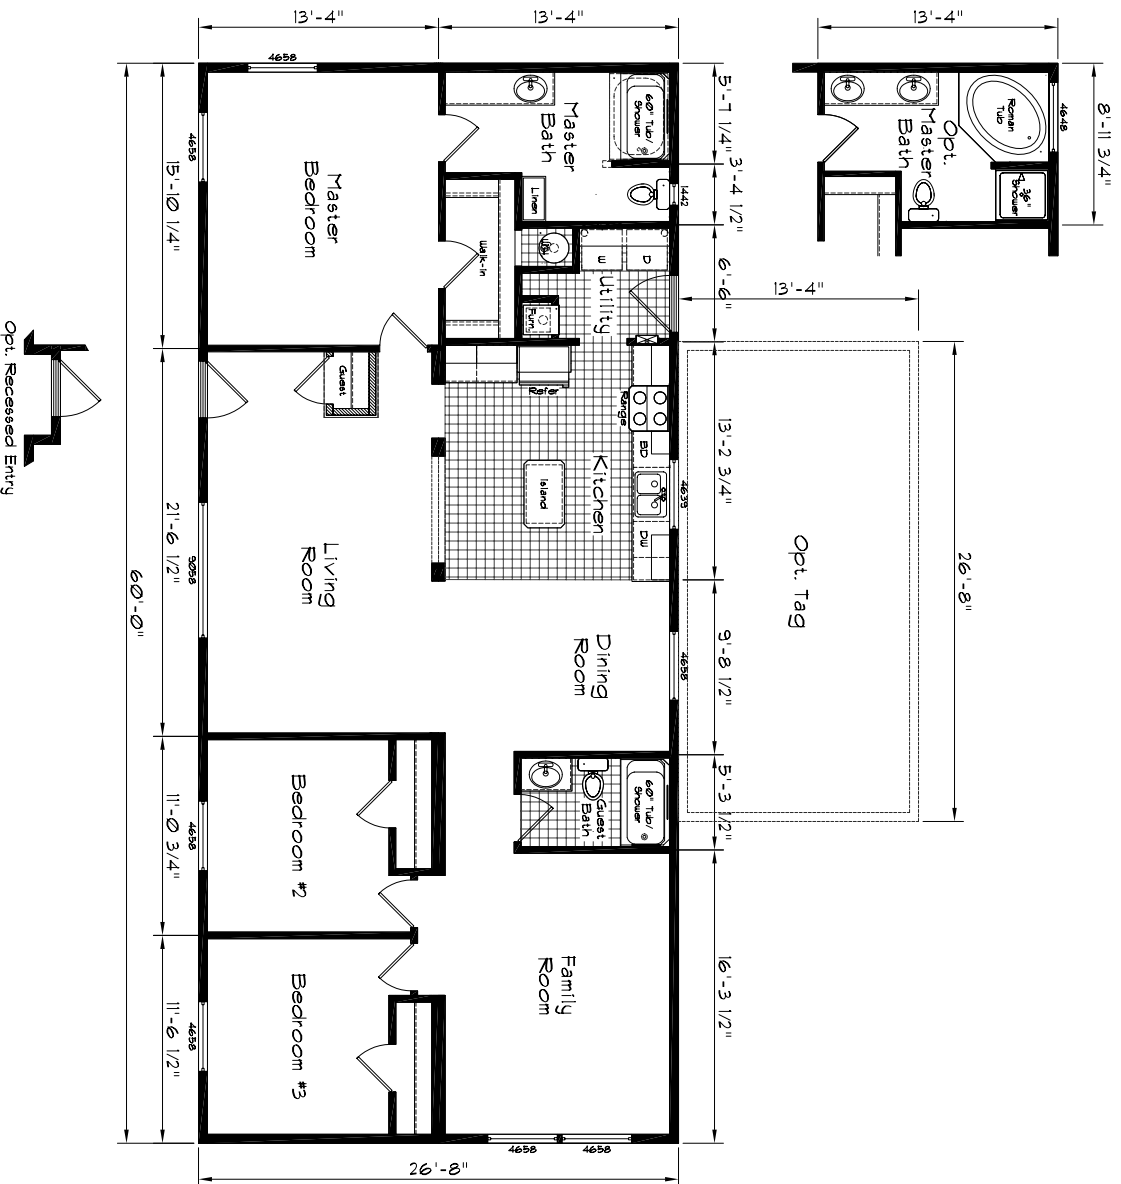

Cedar Canyon

Model: 2007
 3 Bedroom, 2 Bath
 1600 Square Feet
 Floor Size
 60'-0" x 26'-8"