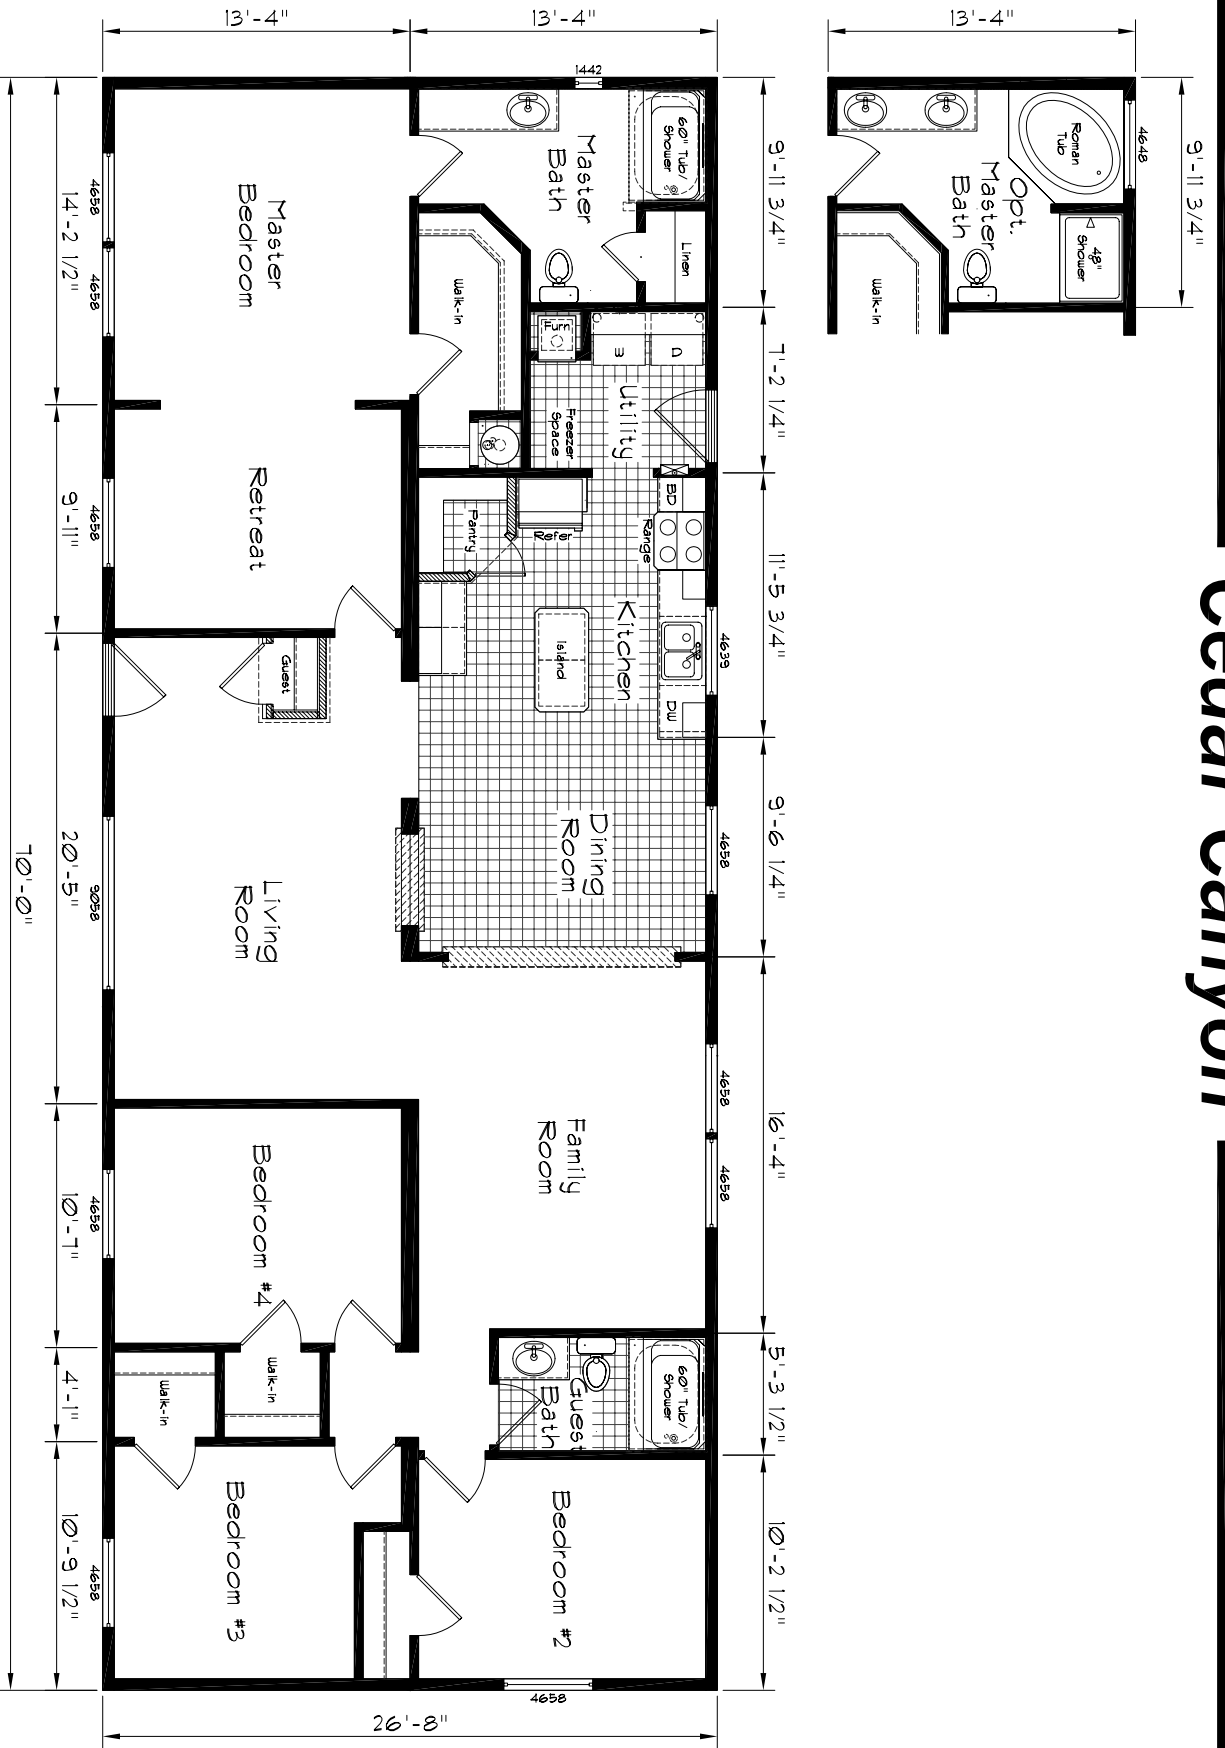

Cedar Canyon

KHEBU 4/14/11

Model: 2009
 4 Bedroom, 2 Bath
 1861 Square Feet
 Floor Size
 70'-0" x 26'-8"