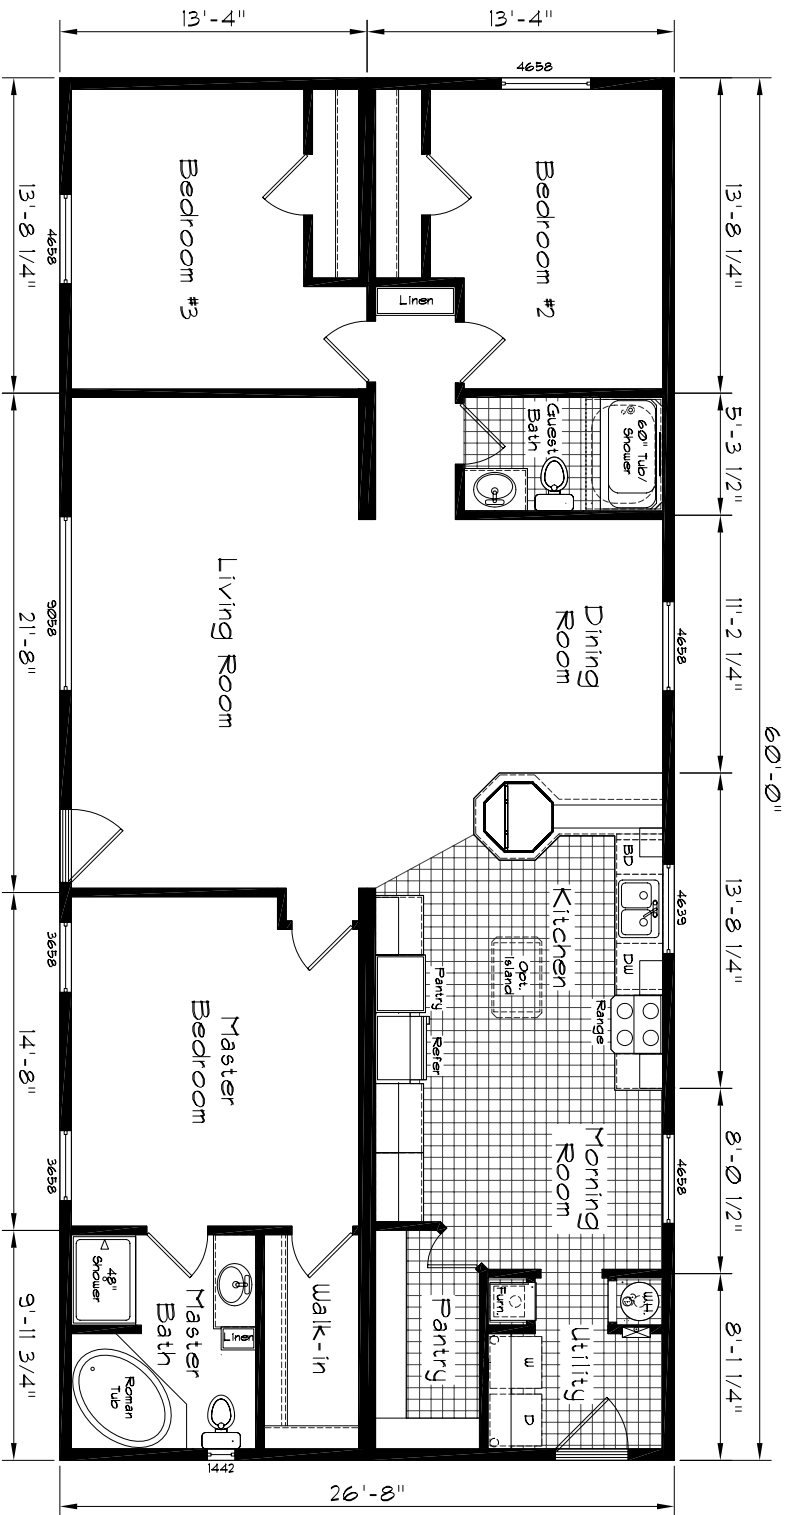

Cedar Canyon

Opt. Recessed Entry

Model: 2015
 3 Bedroom, 2 Bath
 1600 Square Feet
 Floor Size
 60'-0" x 26'-8"