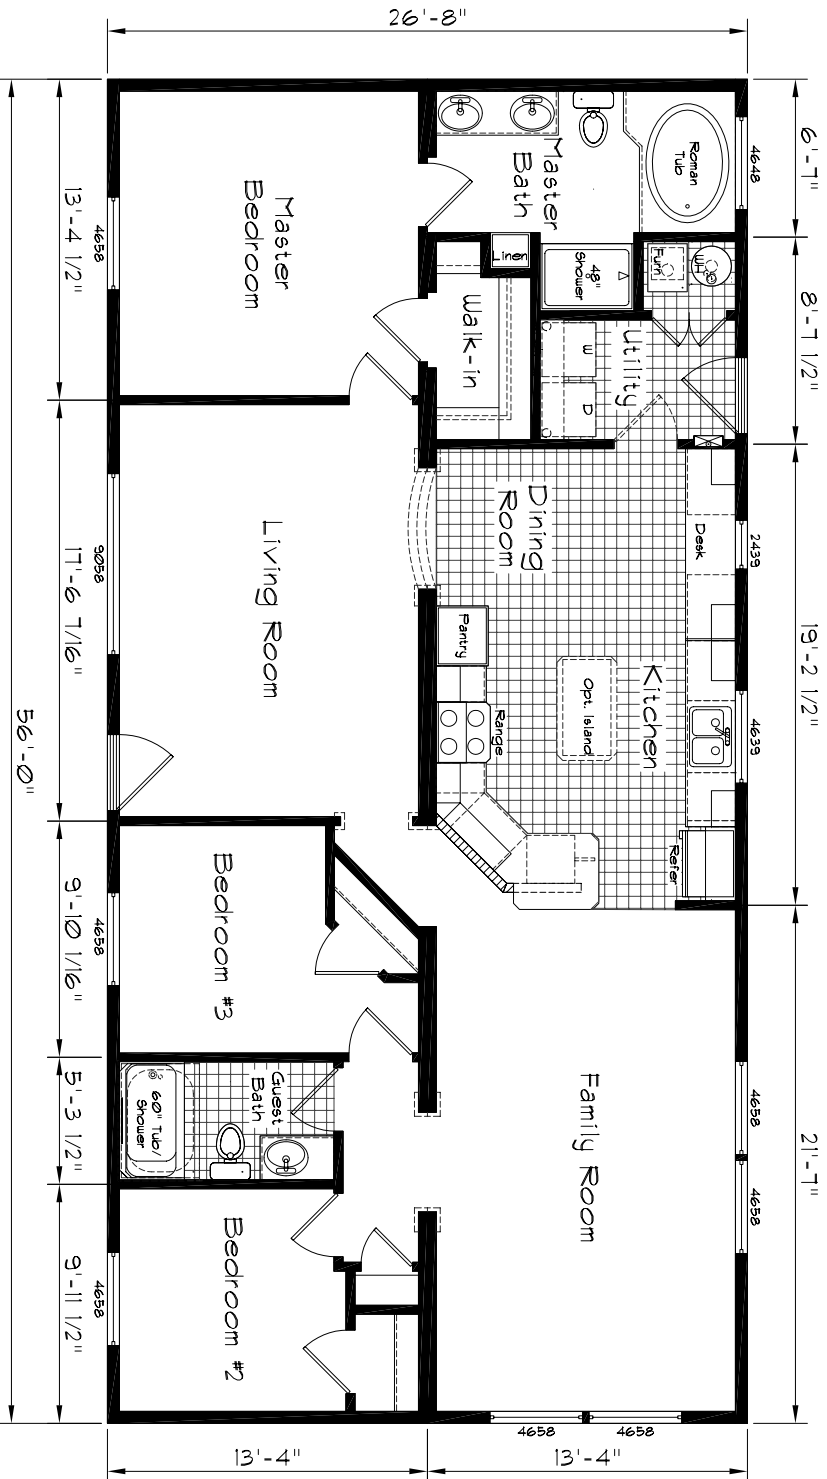

Cedar Canyon

Opt. Rec. Entry

TRU HomeBuilders West

Model: 2018
 3 Bedroom, 2 Bath
 1494 Square Feet
 Floor Size
 56'-0" x 26'-8"