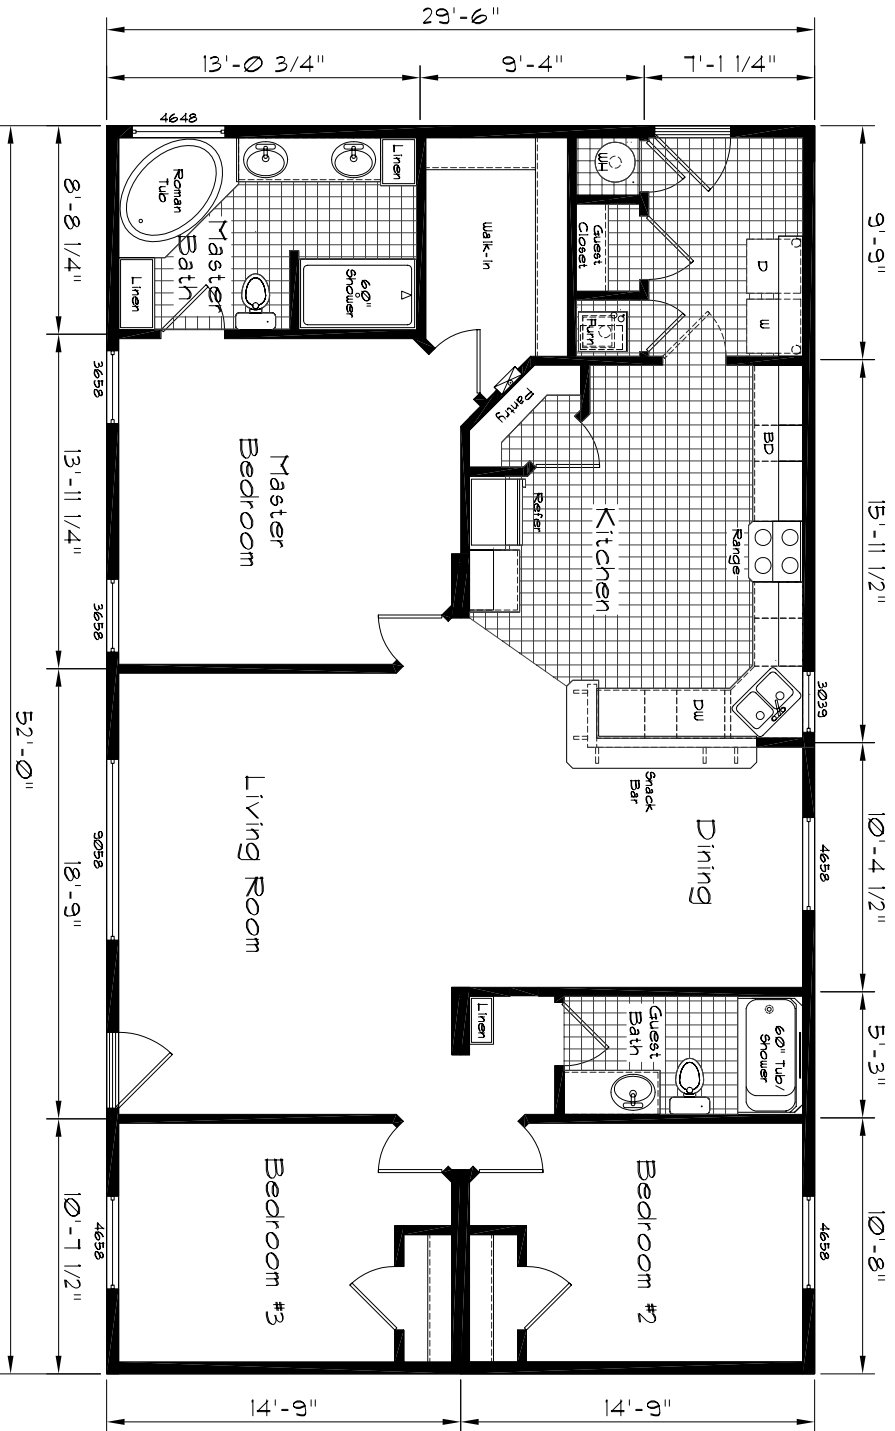

Cedar Canyon

Model: 2020
 3 Bedroom, 2 Bath
 1534 Square Feet
 Floor Size
 52'-0" x 29'-6"