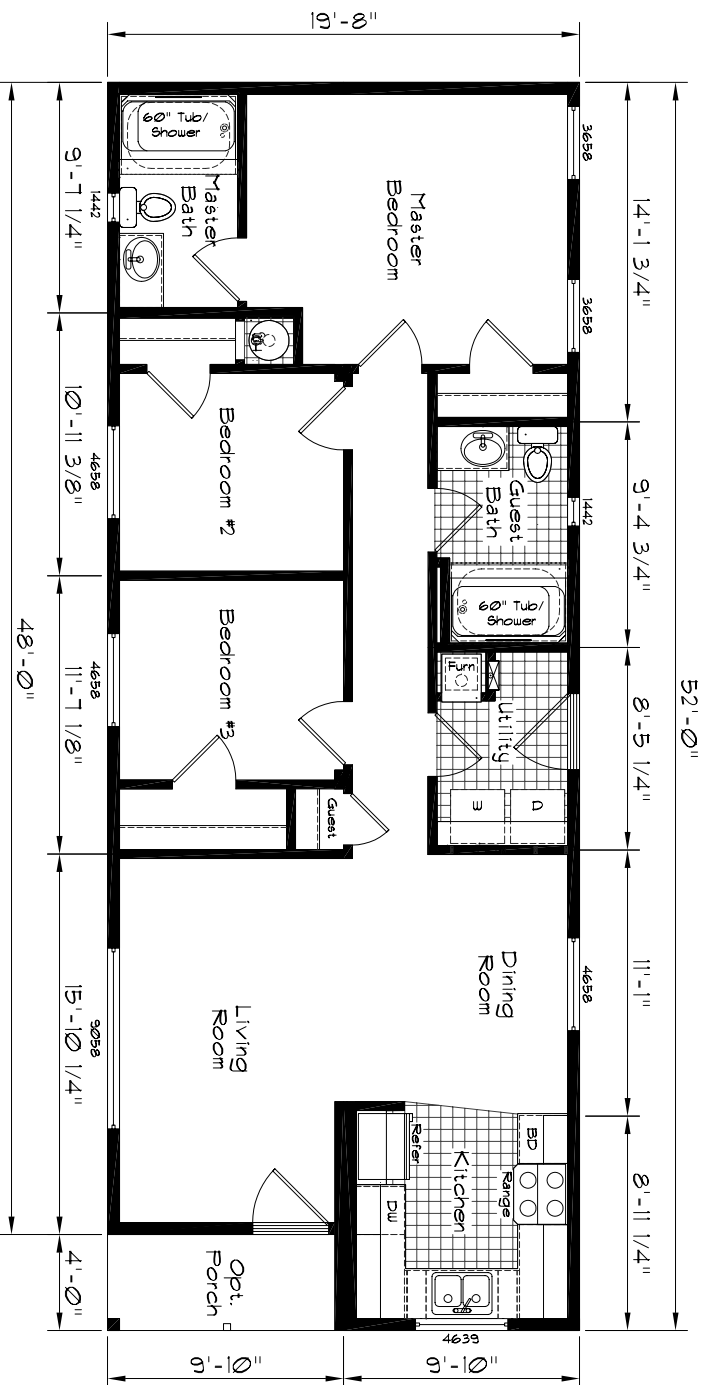

Cedar Canyon

Model: 2026
 3 Bedroom, 2 Bath
 984 Square Feet
 Floor Size
 52'-0" x 19'-8"