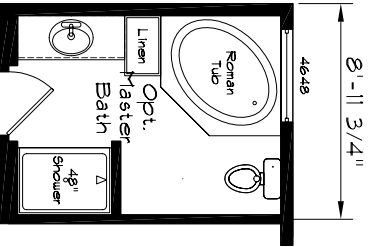

Cedar Canyon

Model: 2029

3 Bedroom, 2 Bath
1420 Square Feet

Floor Size
60'-0" x 23'-8"