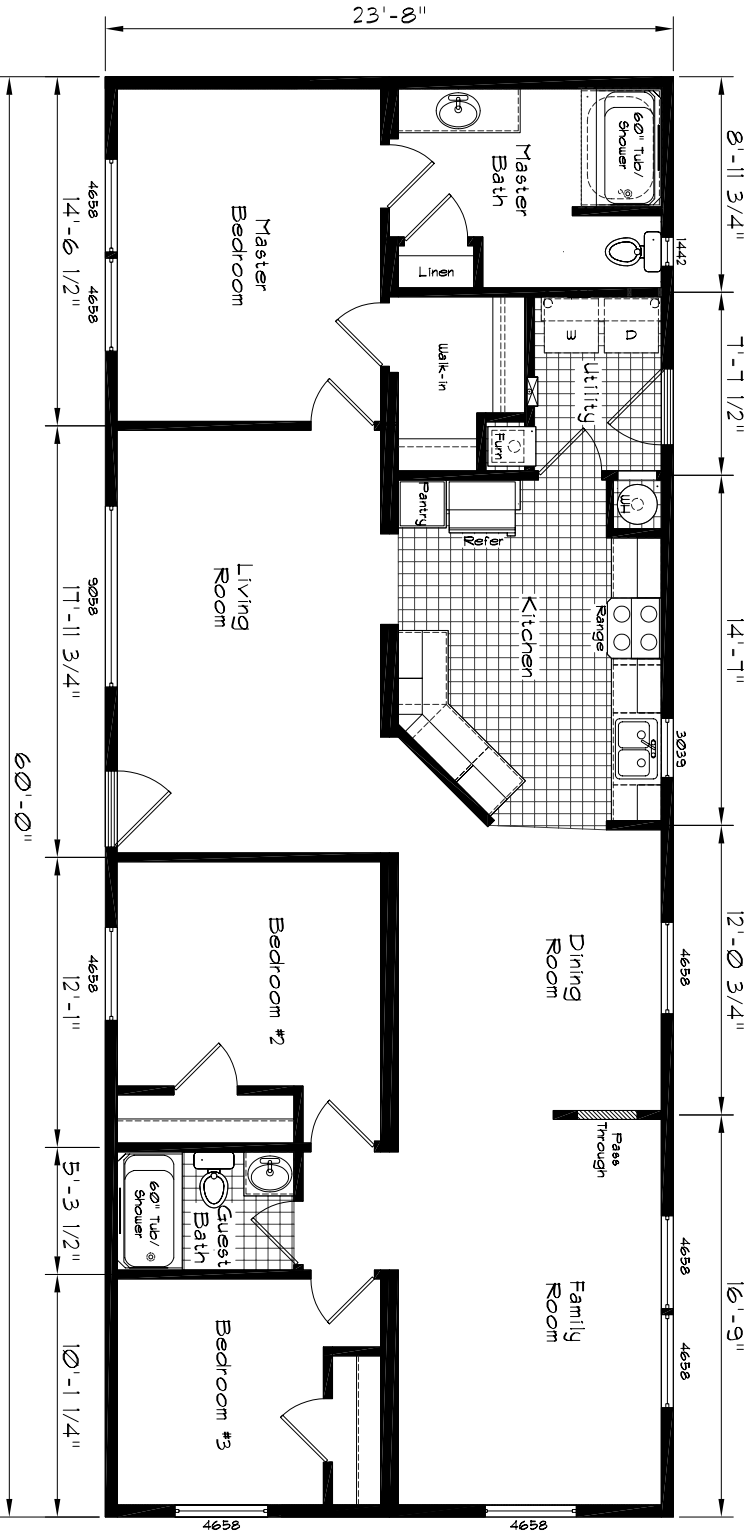

Cedar Canyon

Model: 2029

3 Bedroom, 2 Bath
1420 Square Feet

Floor Size
60'-0" x 23'-8"