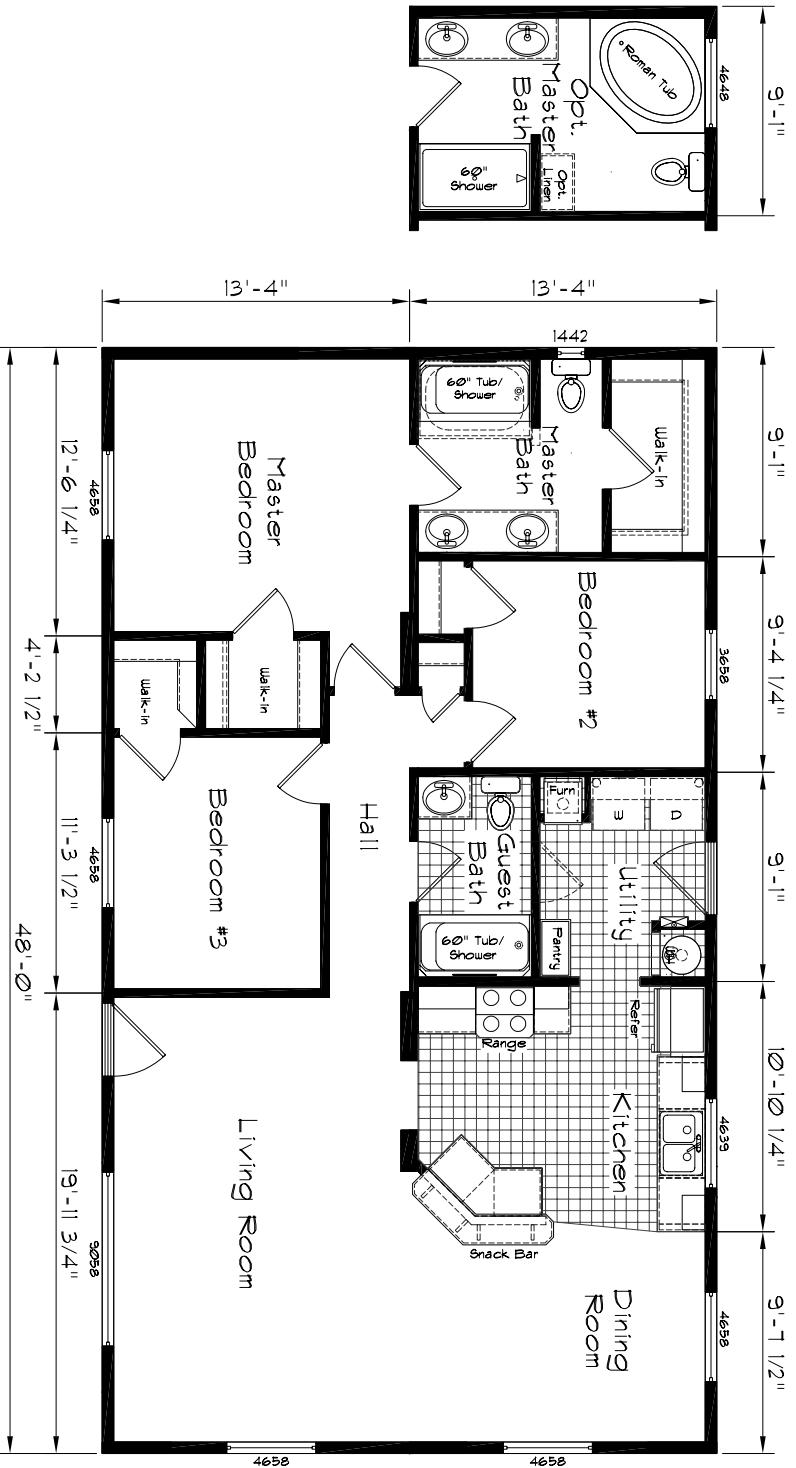

Cedar Canyon

Model: 2032
 3 Bedroom, 2 Bath
 1280 Square Feet
 Floor Size
 48'-0" x 26'-8"