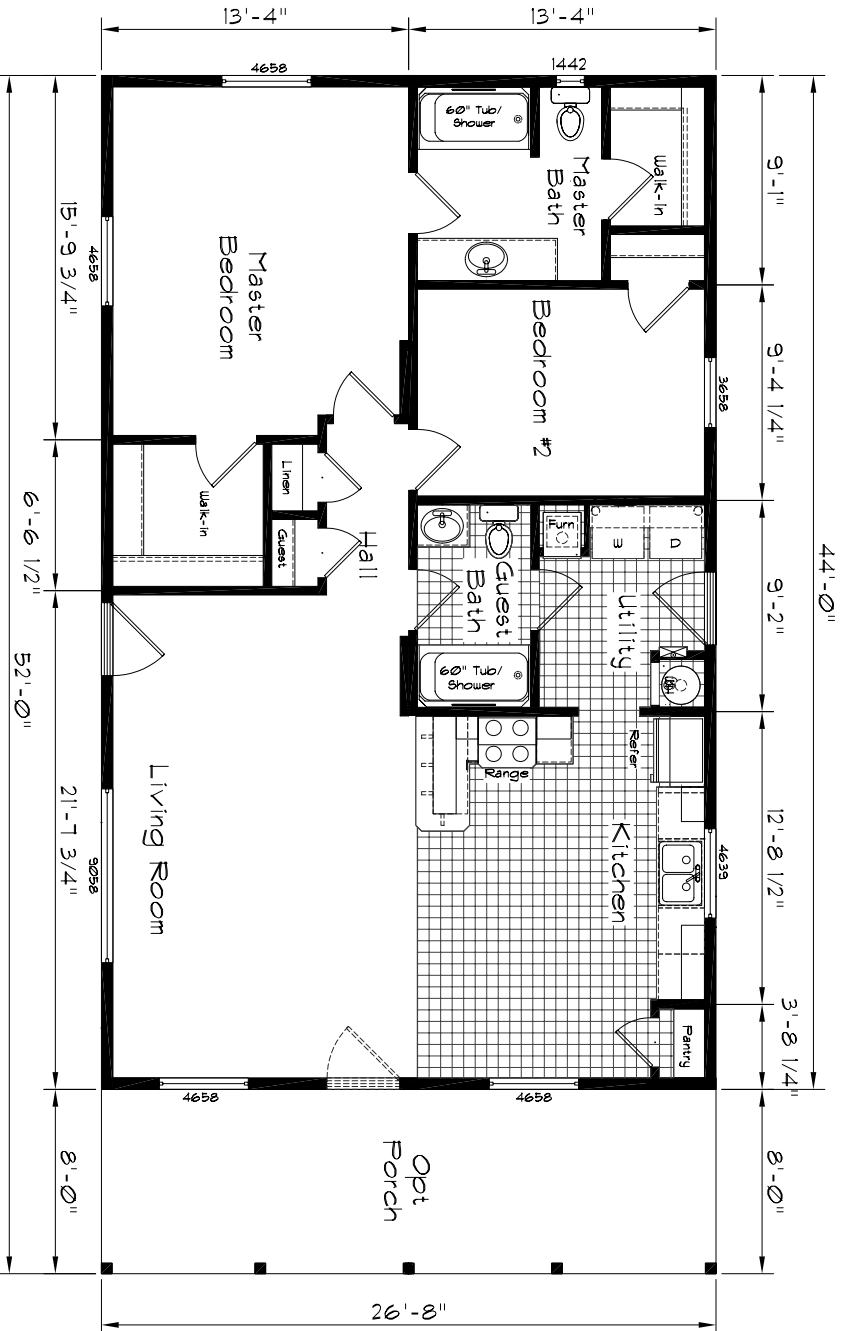

# Cedar Canyon

Model: 2048  
 2 Bedroom, 2 Bath  
 1173 Square Feet  
 Floor Size  
 44'-0" x 26'-8"