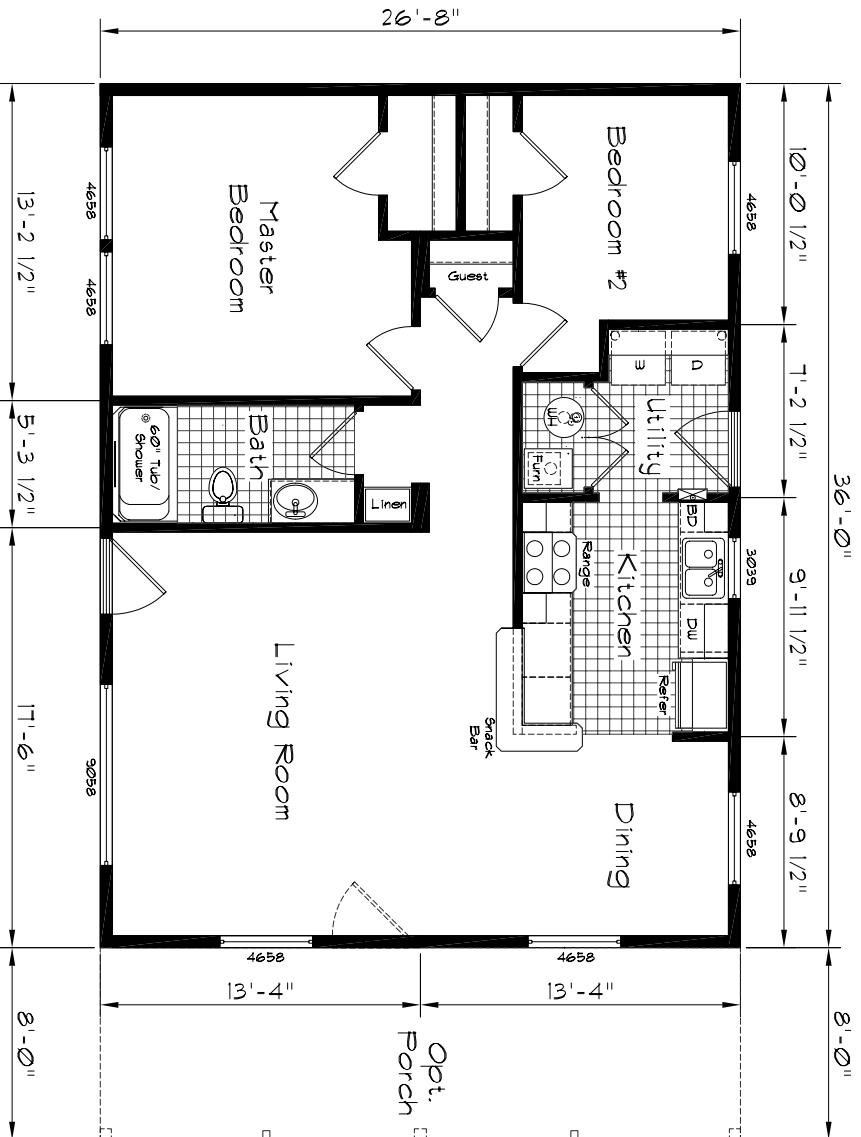

Cedar Canyon

Model: 2055

2 Bedroom, 1 Bath
 960 Square Feet

Floor Size
 36'-0" x 26'-8"