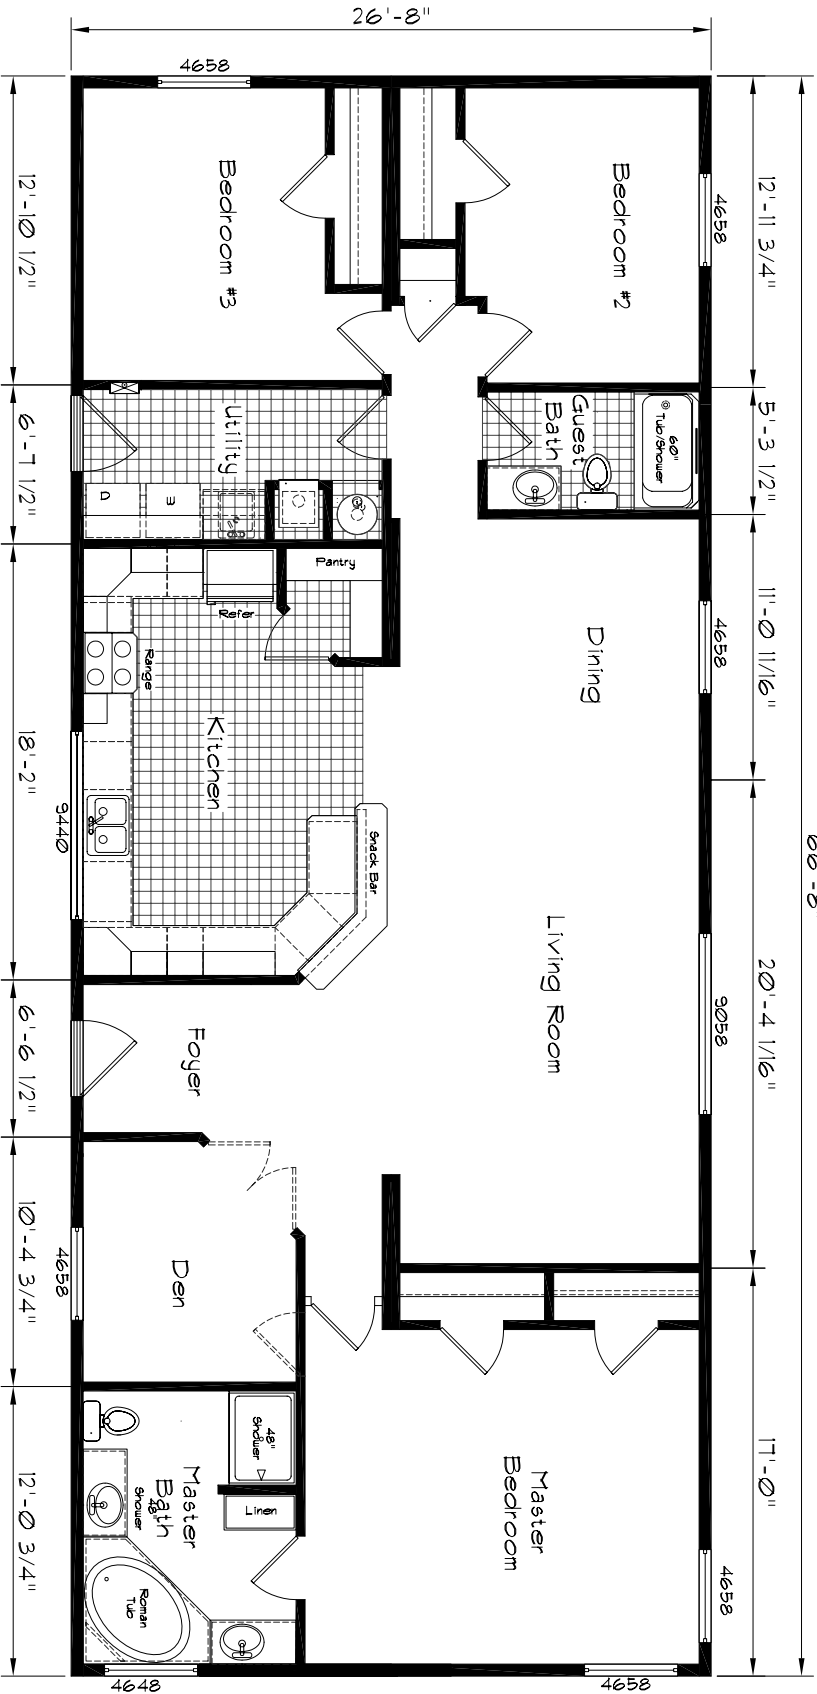

Cedar Canyon

Model: 2059
 3 Bedroom, 2 Bath
 1778 Square Feet
 Actual Floor Size
 66'-8" x 26'-8"