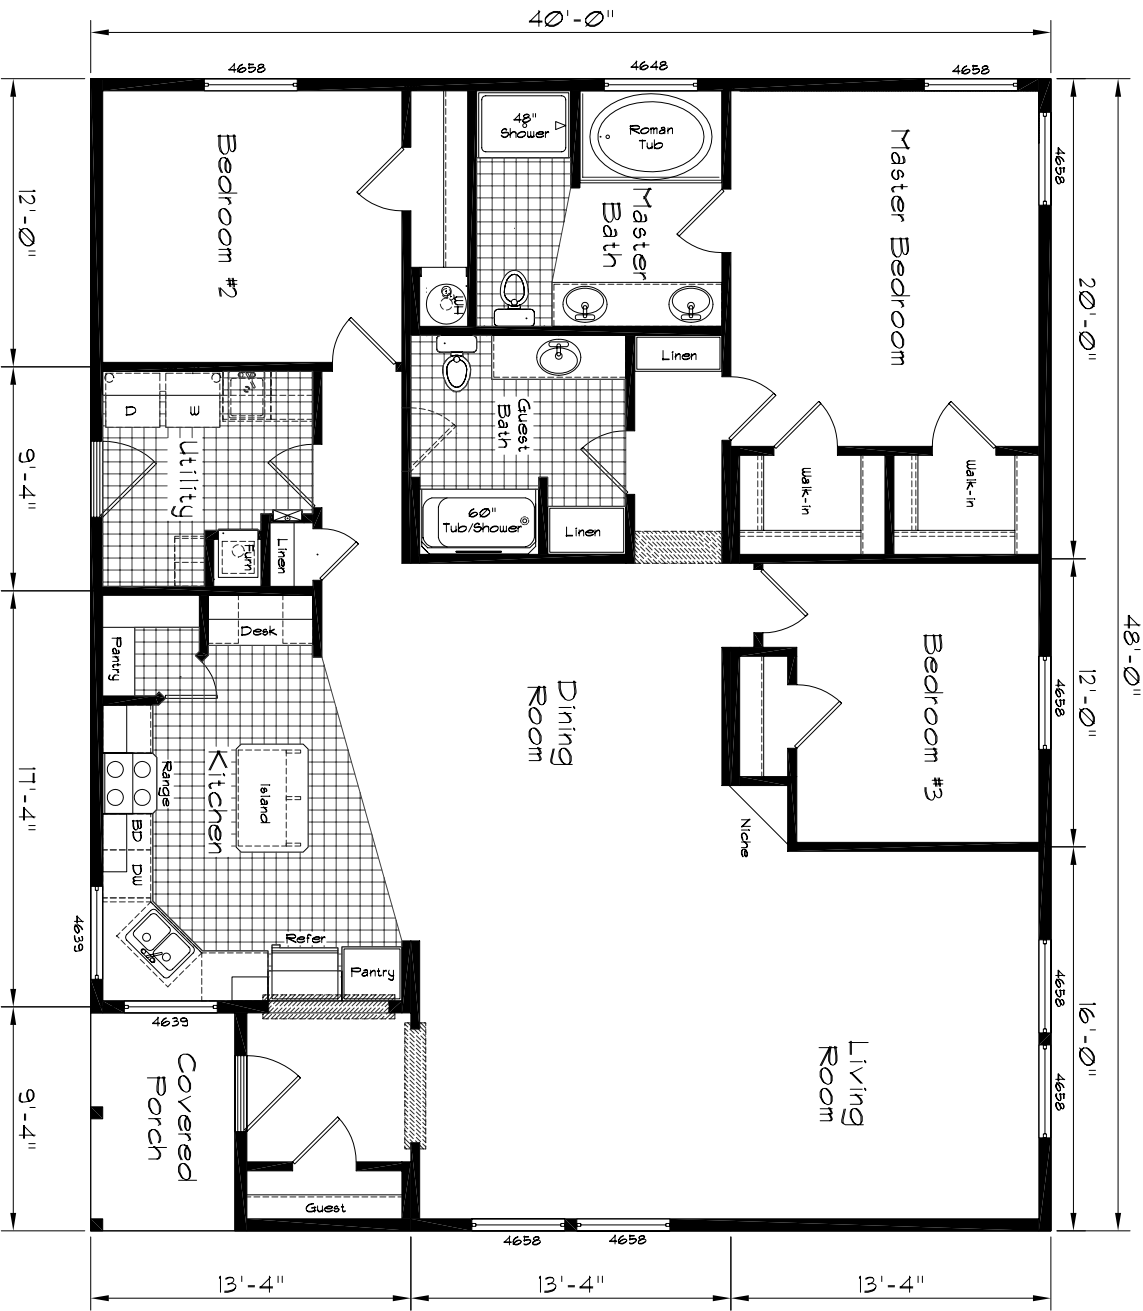

# Cedar Canyon

Model: 2060  
 3 Bedroom, 2 Bath  
 1920 Square Feet w/porch  
 Floor Size  
 48'-0" x 40'-0"