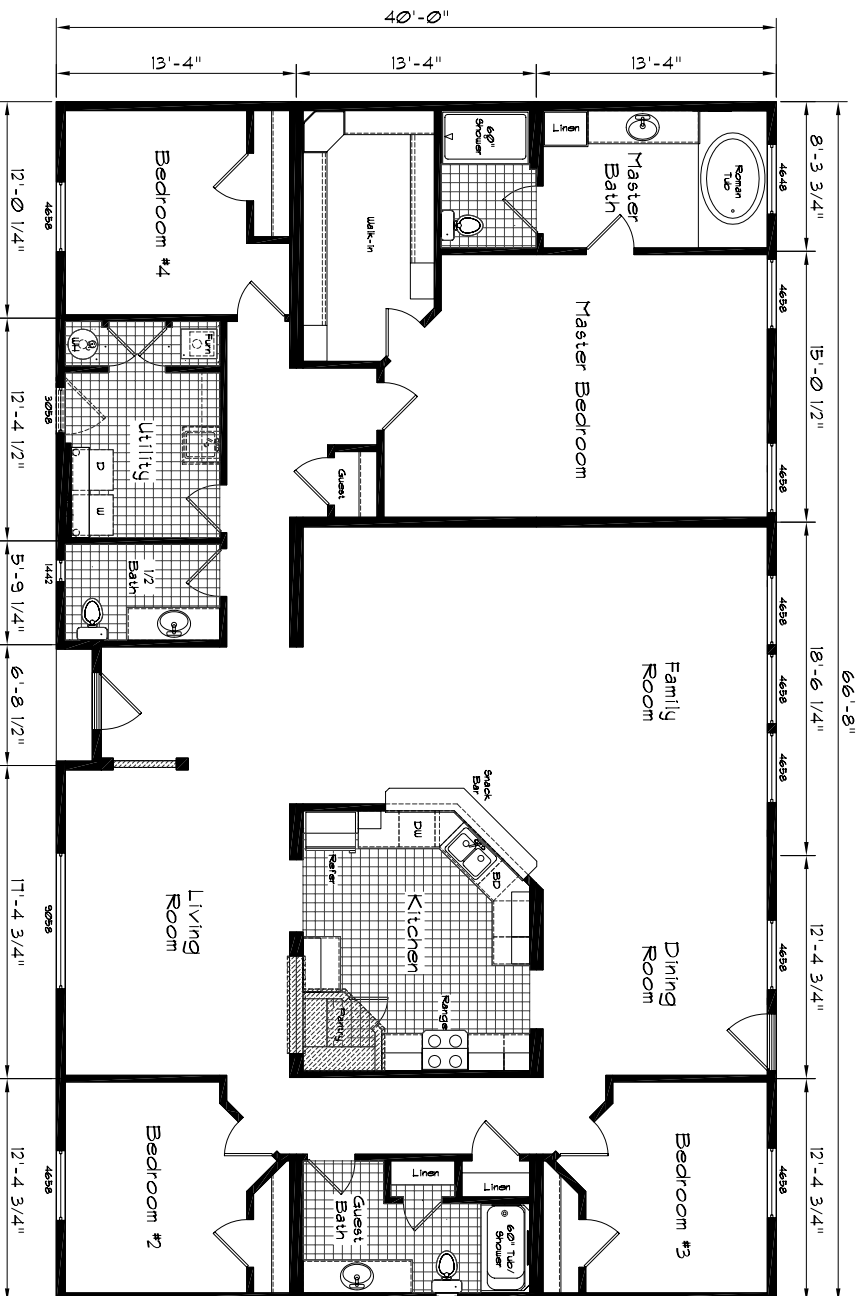

Cedar Canyon

Model: 2062
 4 Bedroom, 3 Bath
 2667 Square Feet
 Floor Size
 66'-8" x 40'-0"