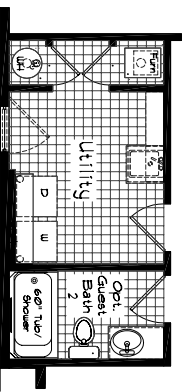

Cedar Canyon

Model: 2062
 4 Bedroom, 3 Bath
 2667 Square Feet
 Floor Size
 66'-8" x 40'-0"