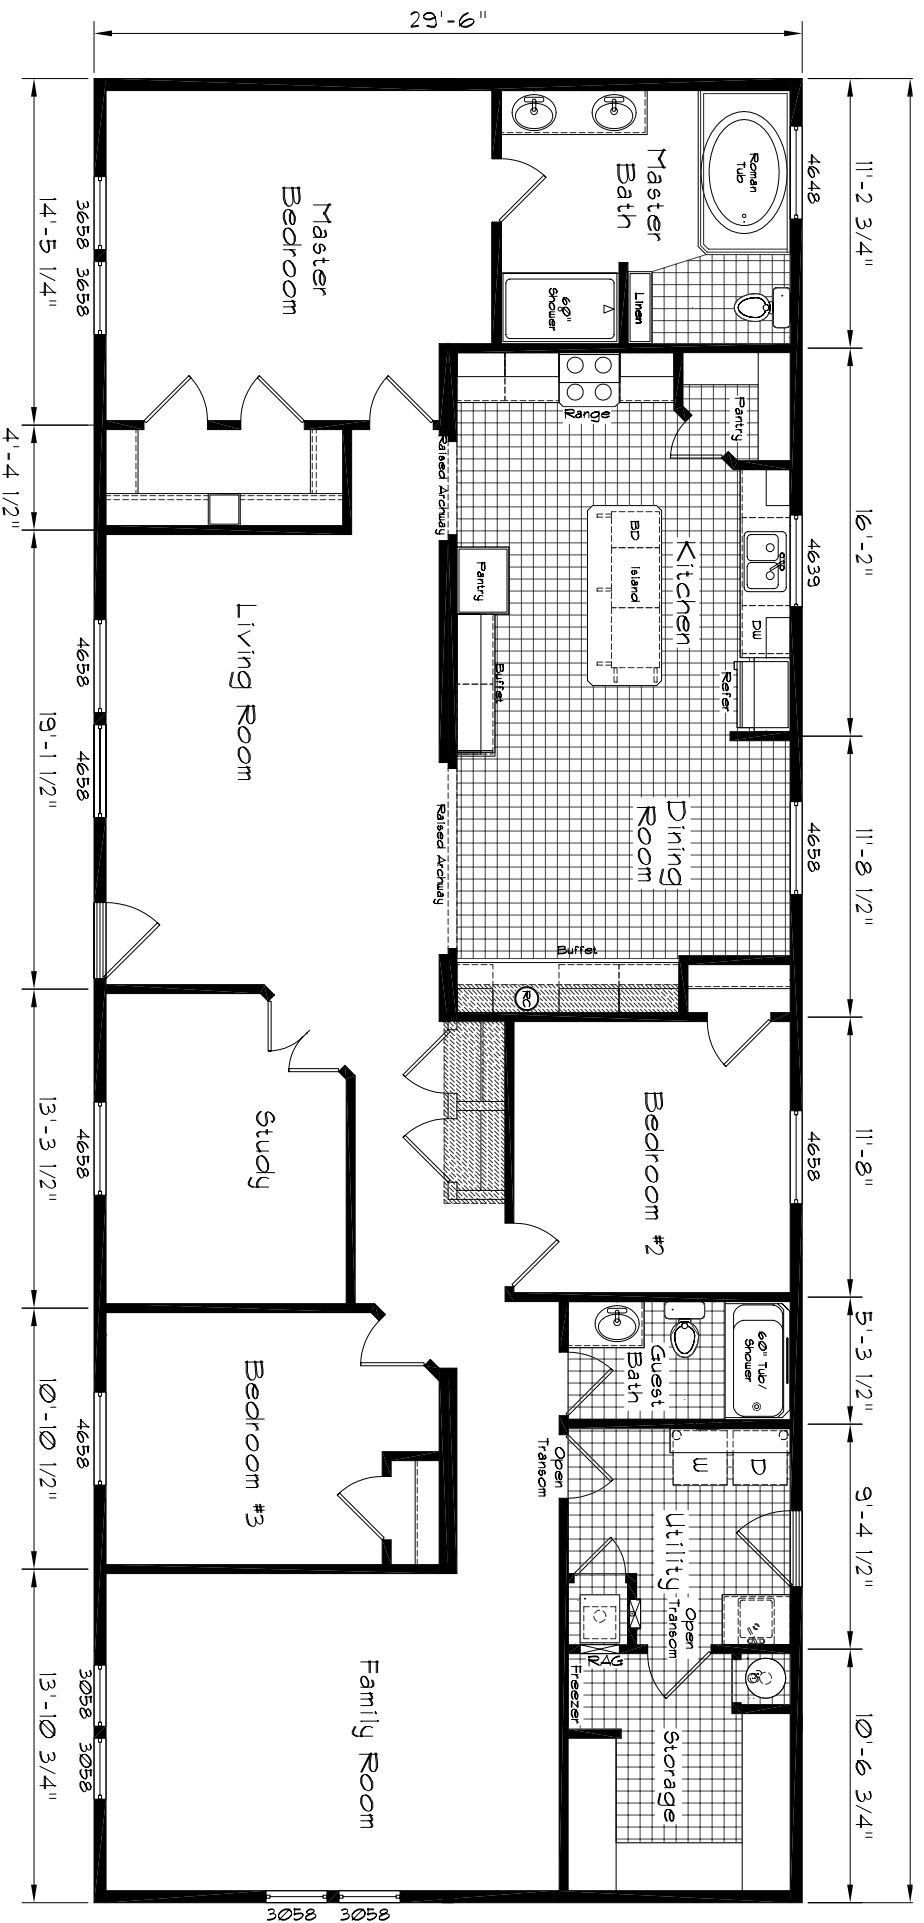

Cedar Canyon

Model: 2066
 3 Bedroom, 2 Bath
 2242 Square Feet
 Floor Size
 16'-0" x 29'-6"