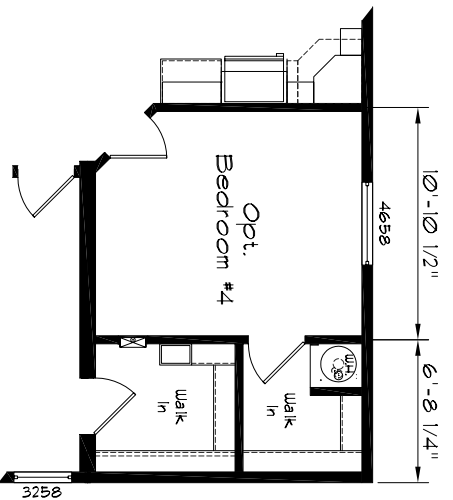

Cedar Canyon

05/19/11/CC

Model: 2068
 3 Bedroom, 2 Bath
 2160 w/porch square feet
 Floor Size
 54'-0" x 40'-0"