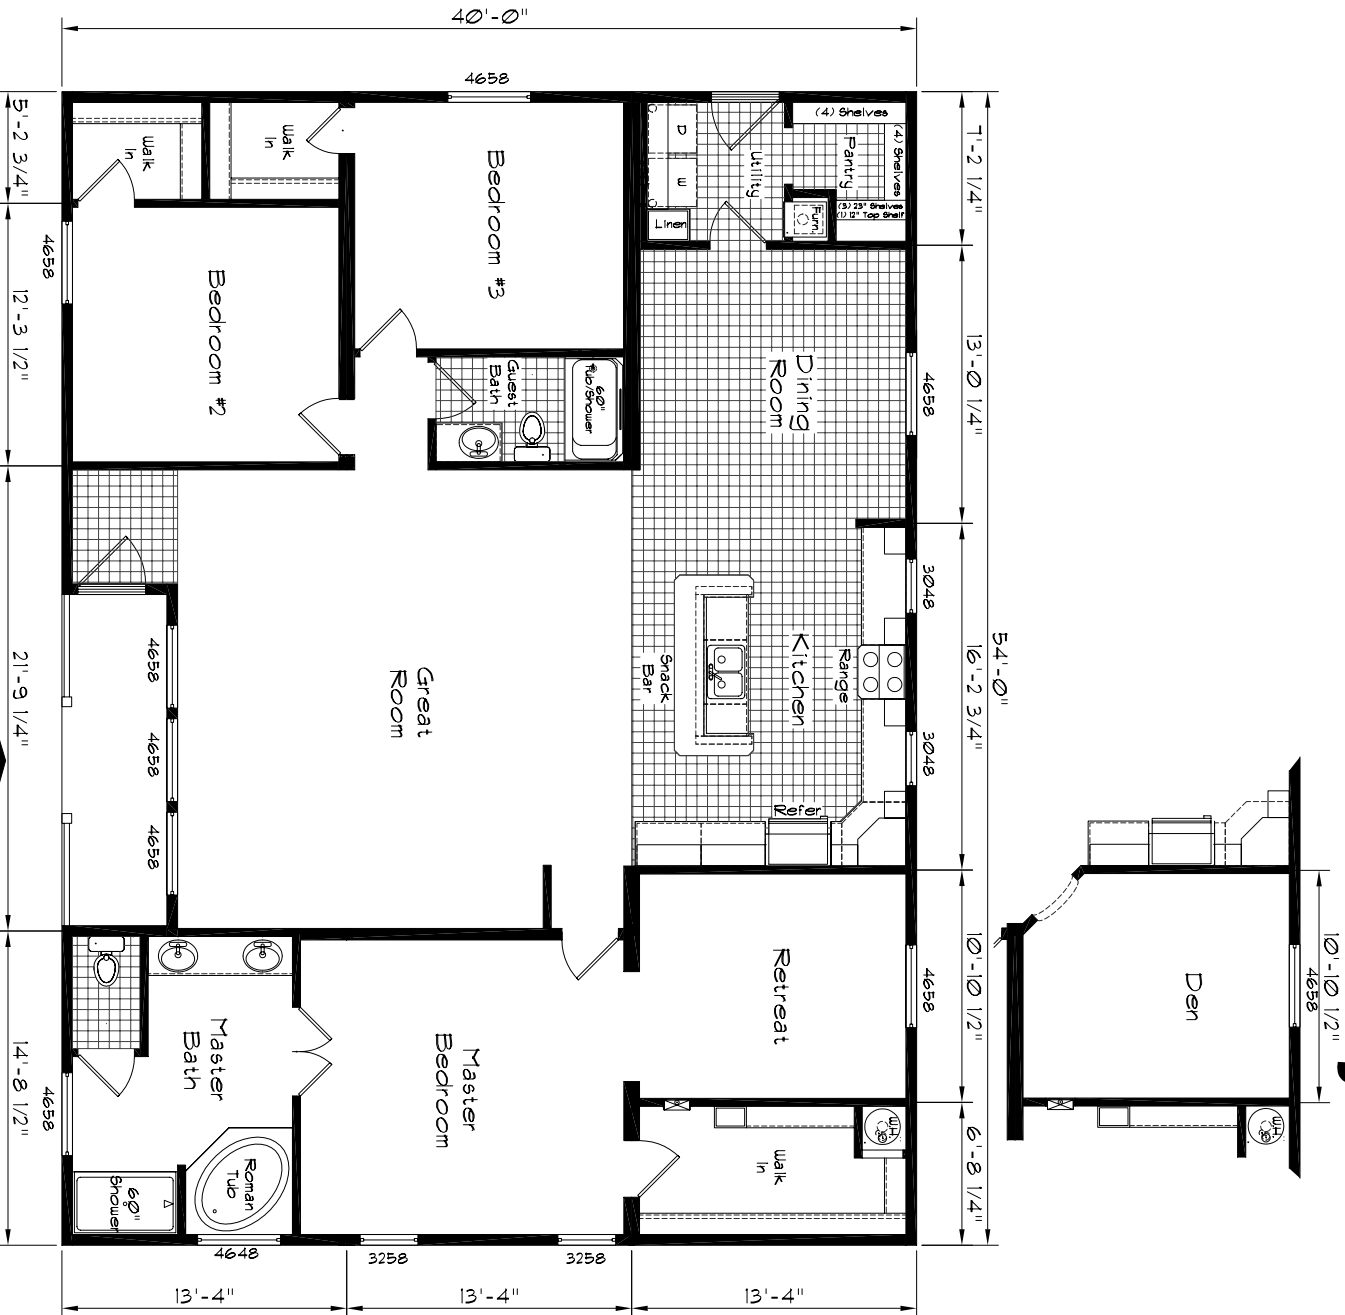

Cedar Canyon

05/19/11/CC

Model: 2068
 3 Bedroom, 2 Bath
 2160 w/porch square feet
 Floor Size
 54'-0" x 40'-0"