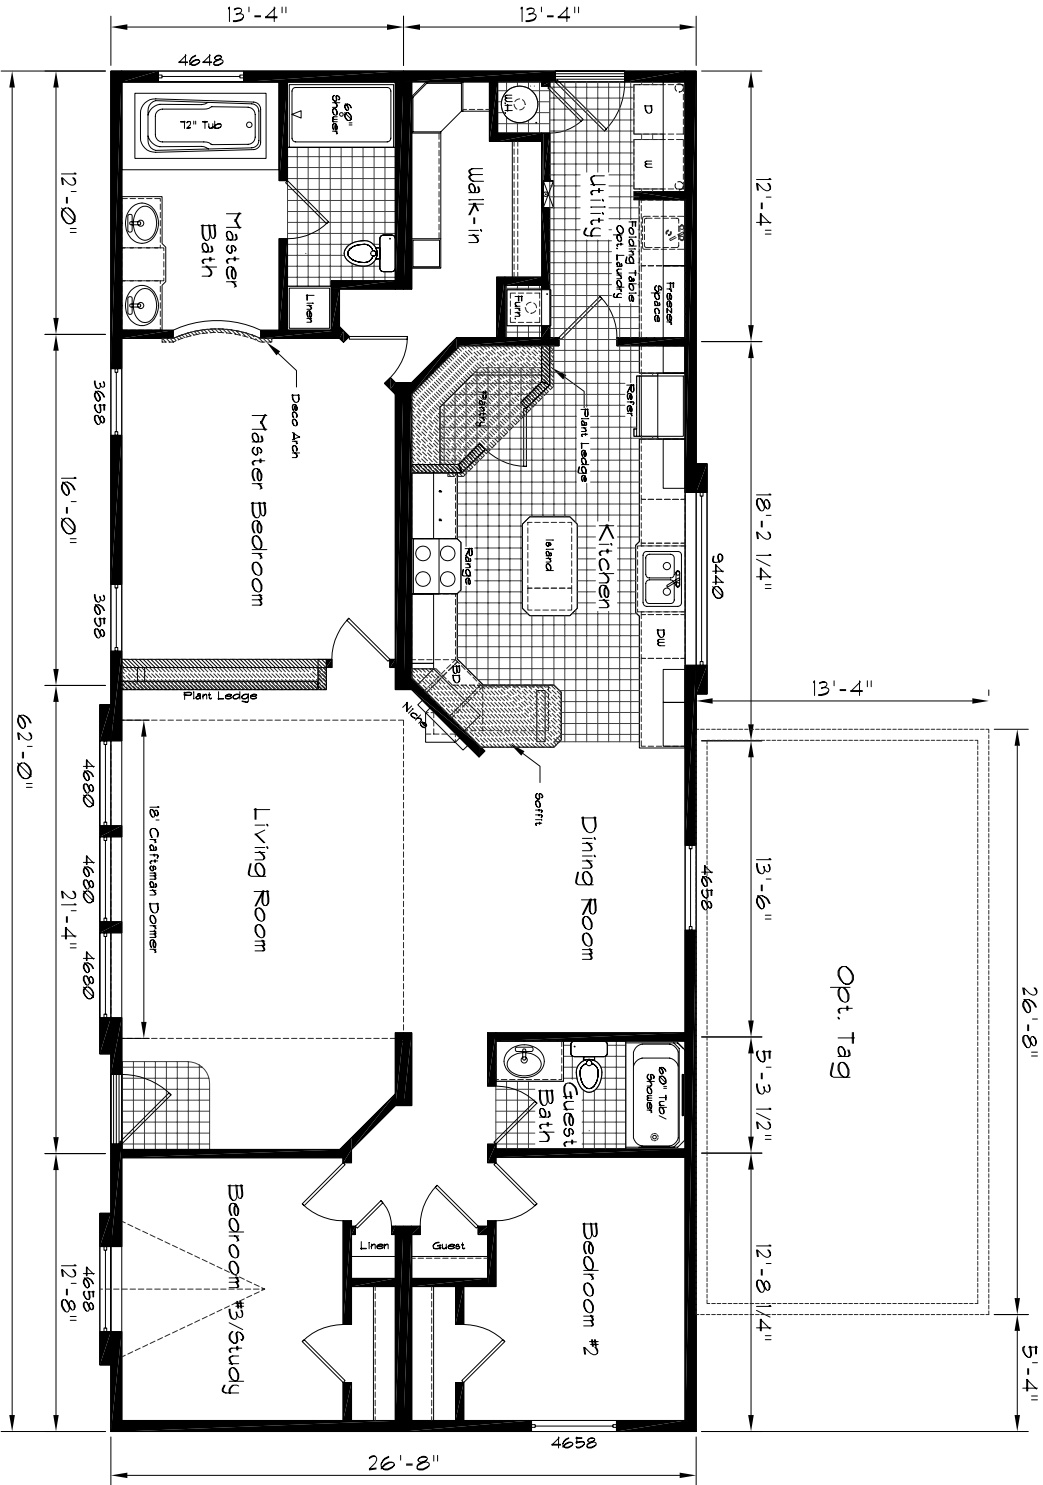

GOLDEN STATE[®]

Model: 3001
 3 Bedroom, 2 Bath
 1654 Square Feet
 Floor Size
 62'-0" x 26'-8"