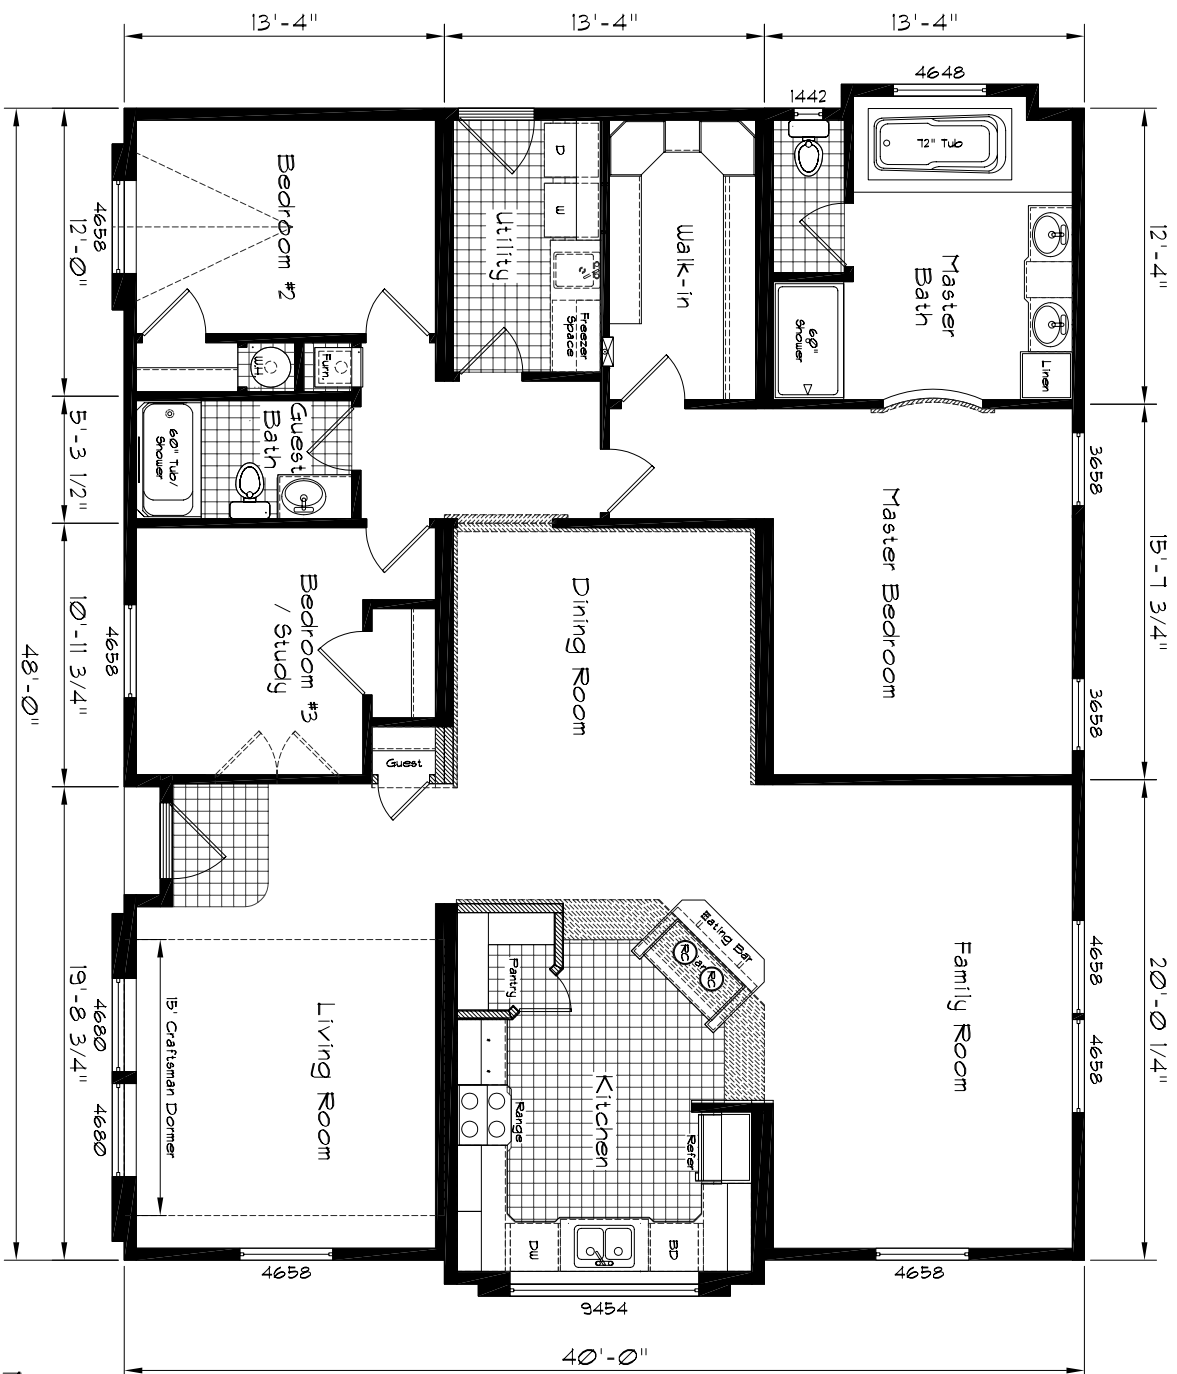

GOLDEN STATE

Model: 300T
 3 Bedroom, 2 Bath
 1933 Square Feet
 Floor Size
 48'-0" X 40'-0"