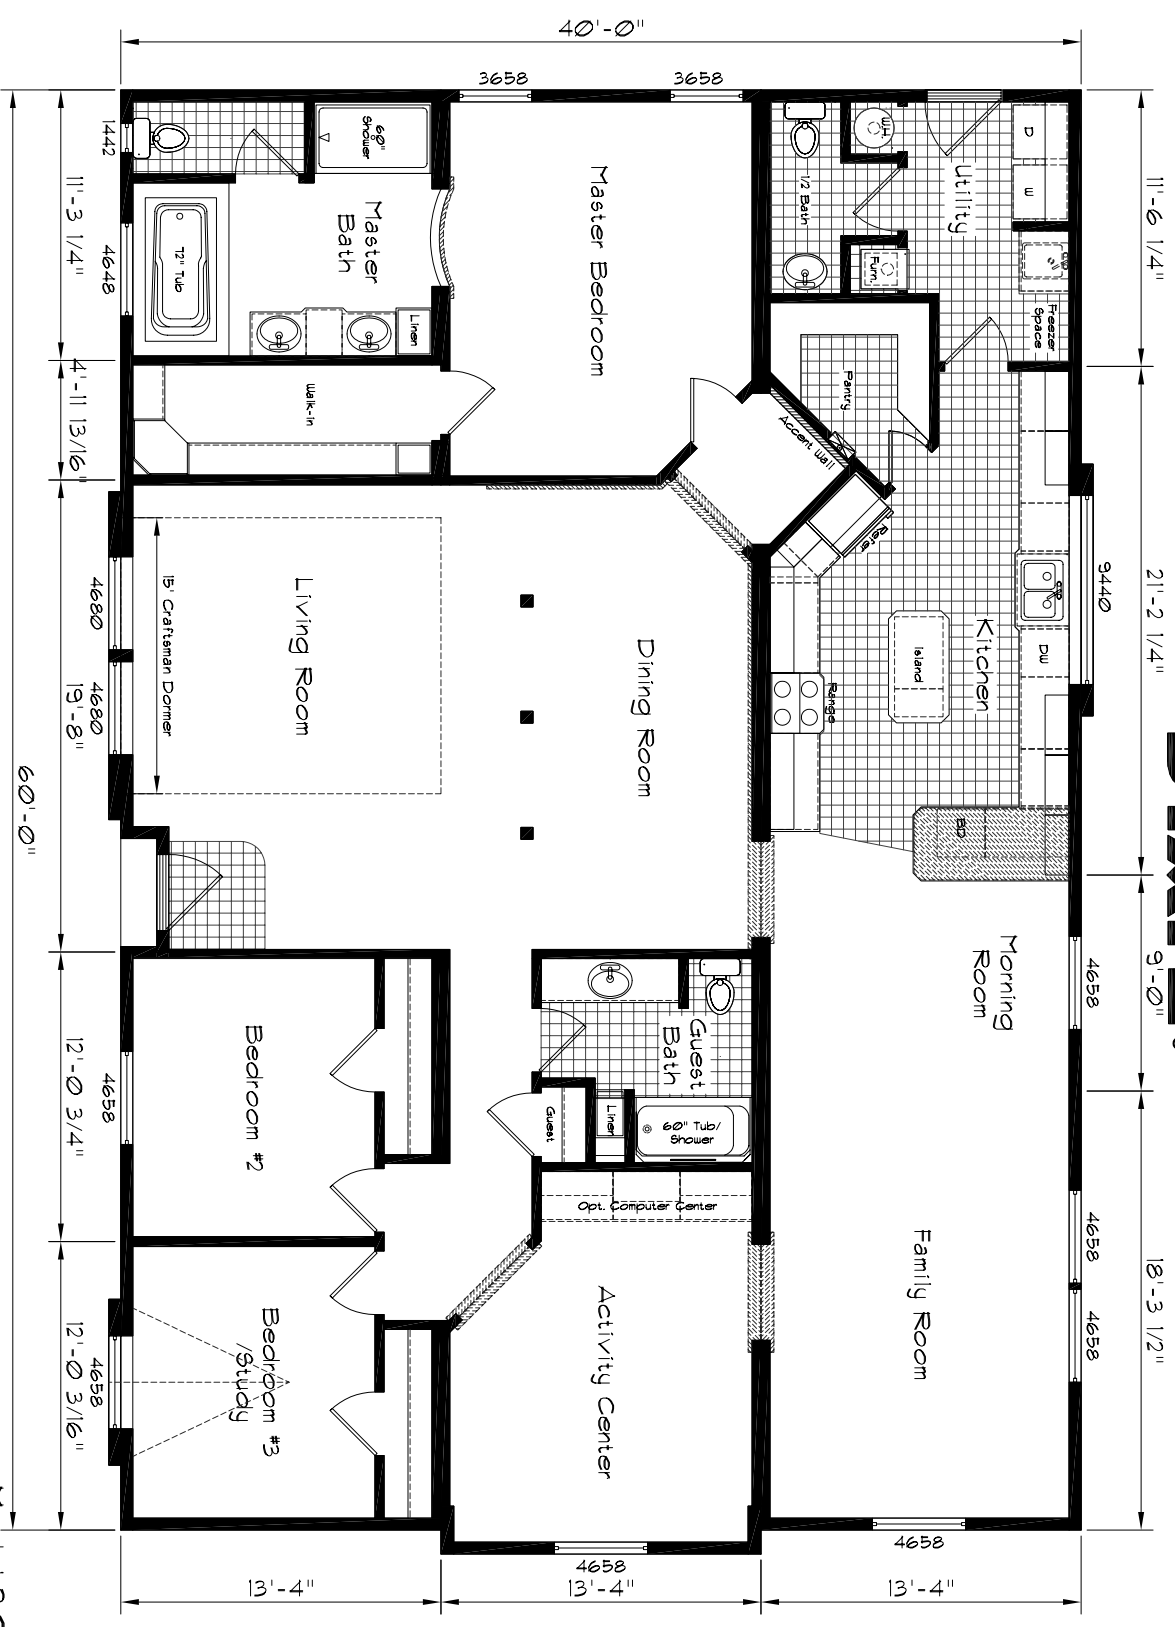

GOLDEN STATE

KHBM 11/9/11/15

Model: 3009
 3 Bedroom, 2 Bath
 2405 Square Feet
 Floor Size
 60'-0" x 40'-0"