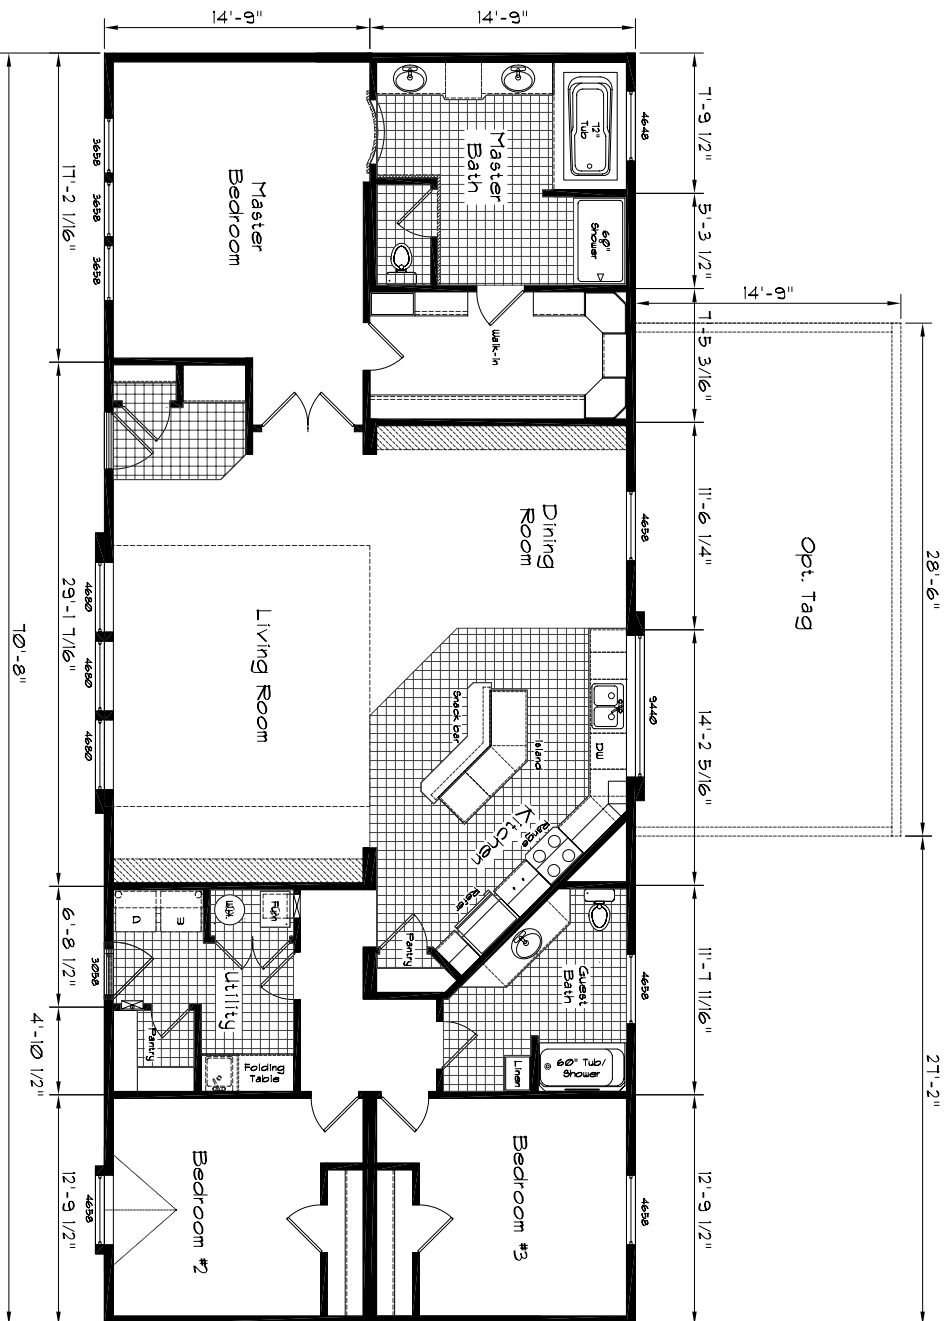

GOLDEN STATE[®]

Model: 3016
 3 Bedroom, 2 Bath
 2085 Square Feet
 Actual Floor Size
 10'-8" x 29'-6"