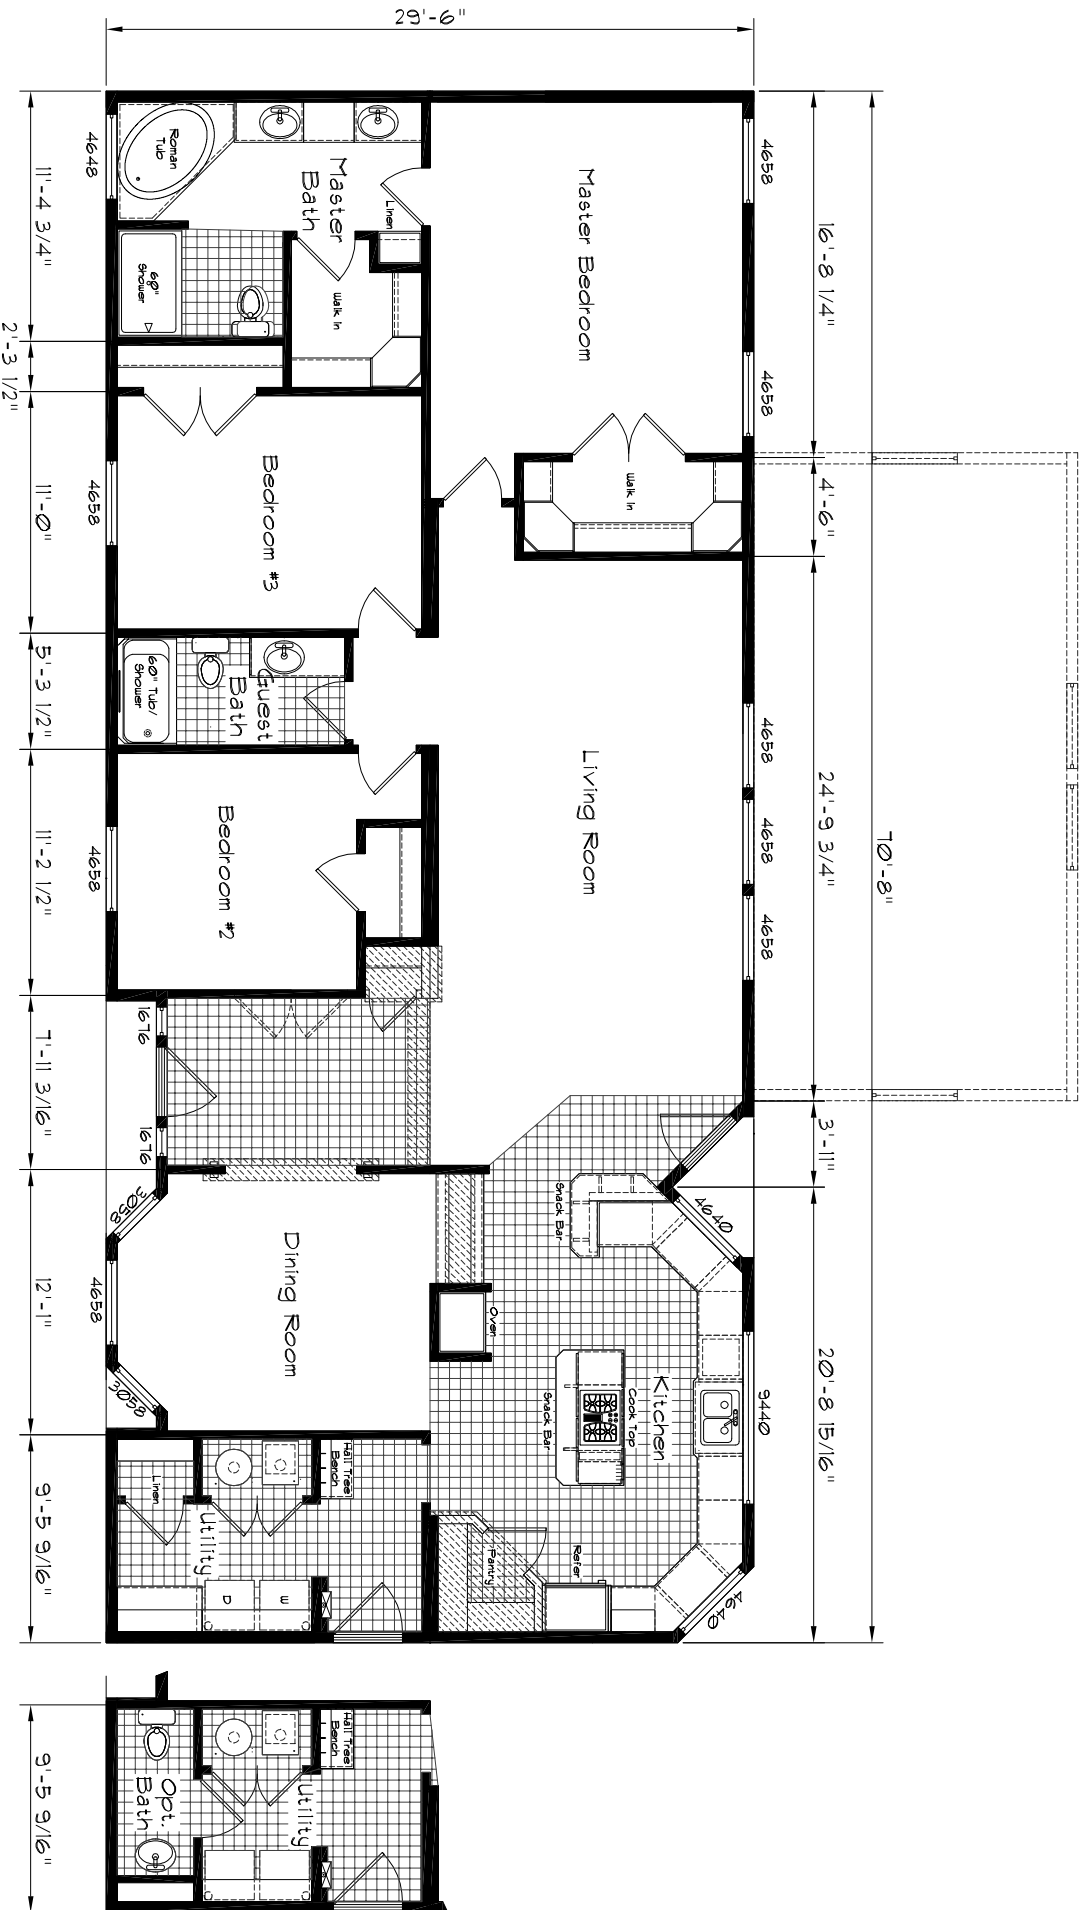

# Marquis Manor

Model: 4501  
 3 Bedroom, 2 Bath  
 2019 Square Feet  
 Floor Size  
 10'-8" x 29'-6"