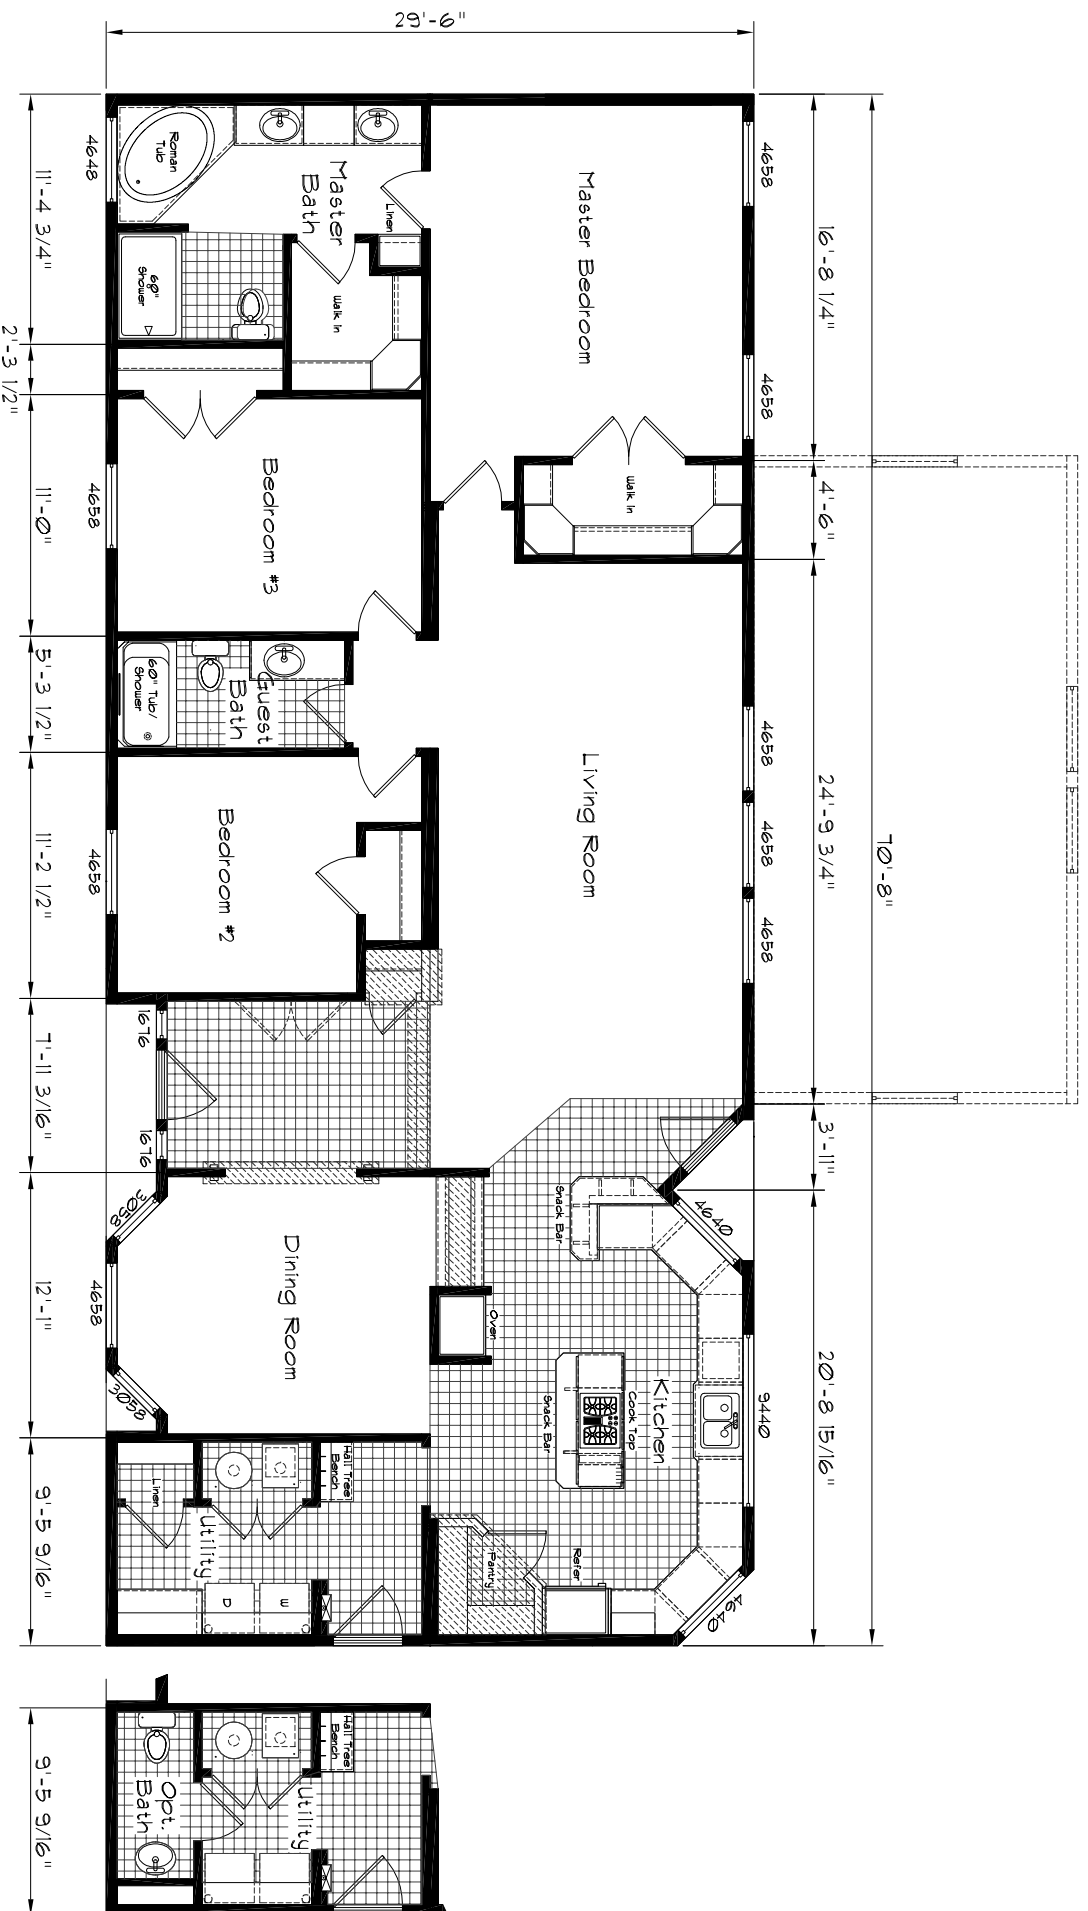

Marquis Manor

Model: 4501
 3 Bedroom, 2 Bath
 2019 Square Feet
 Floor Size
 10'-8" x 29'-6"