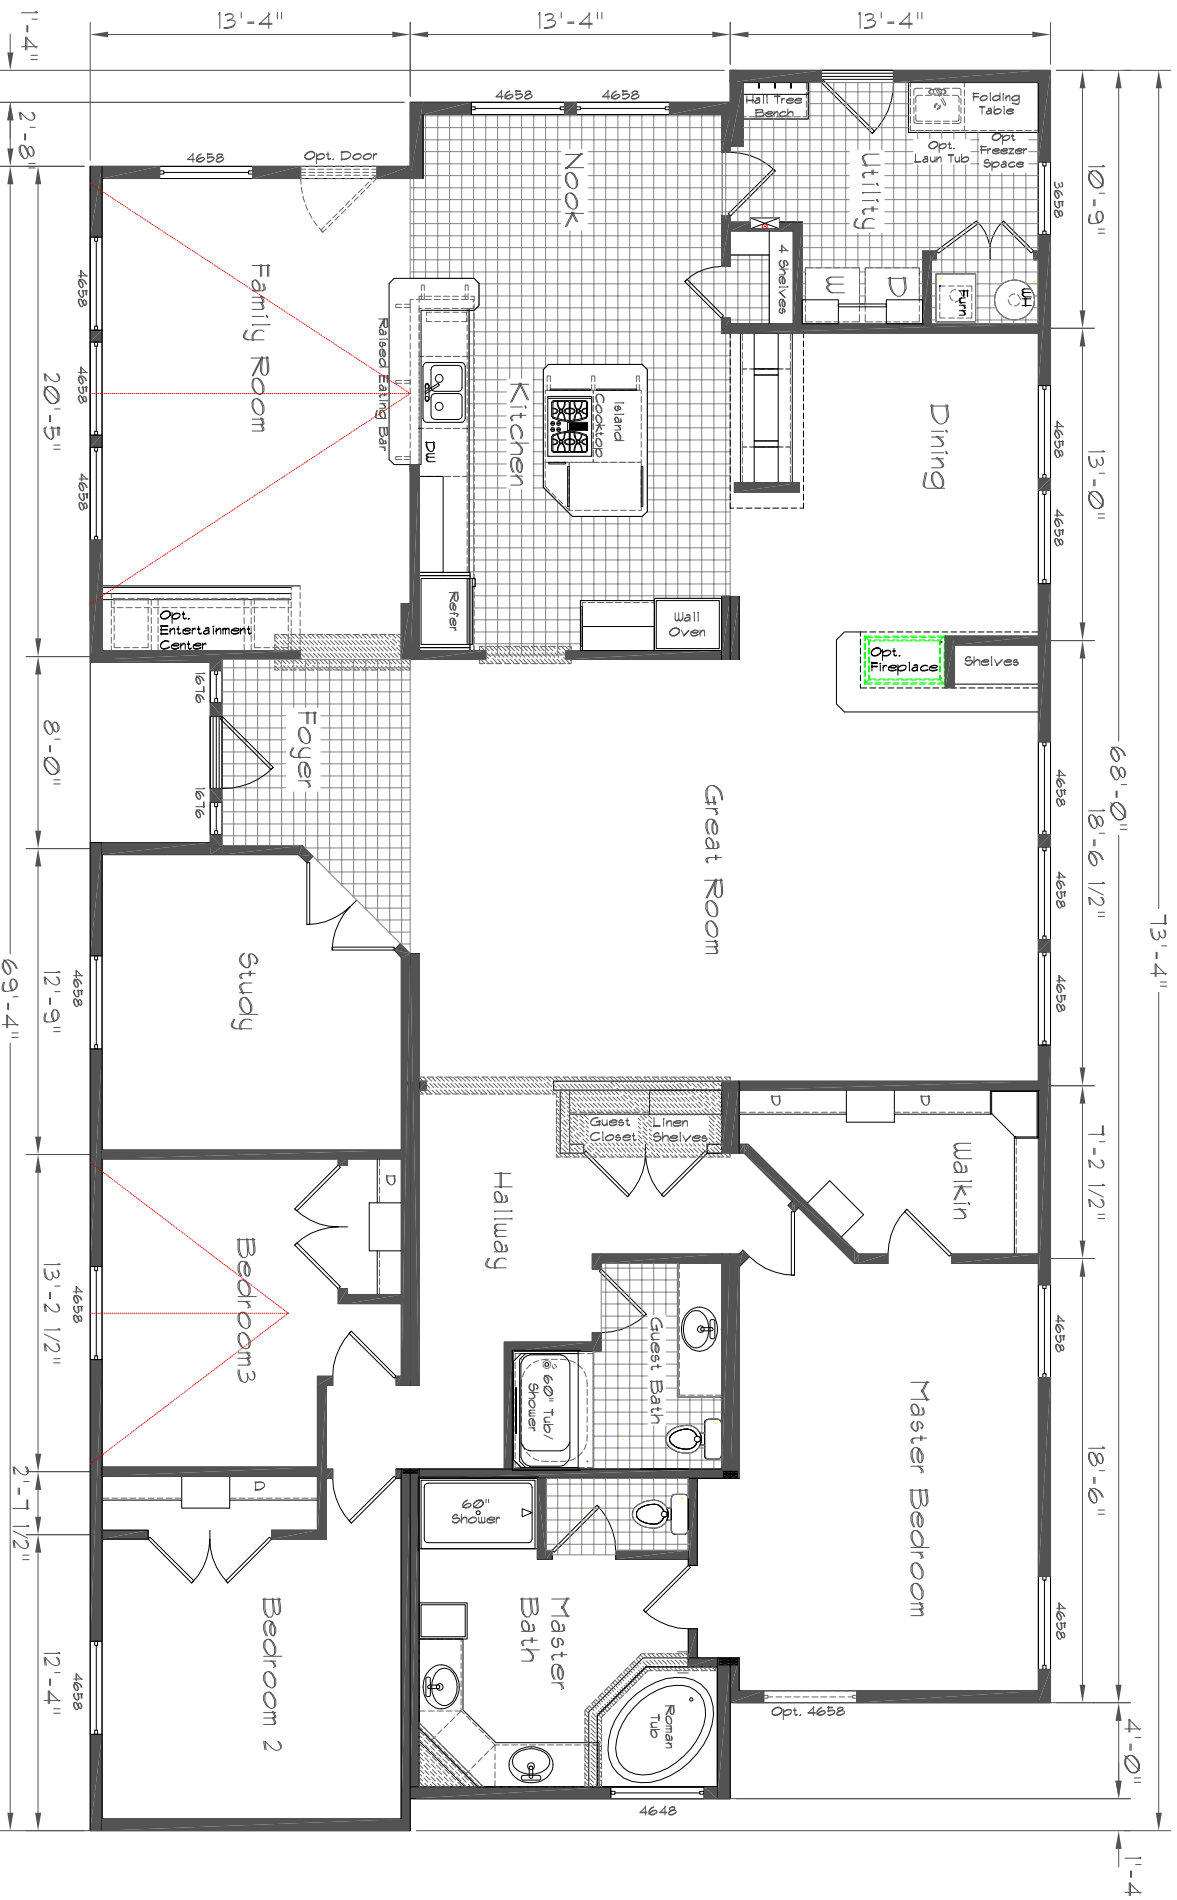

Marquis Manor

Model: 4504

3 Bedroom, 2 Bath
2143 Square Feet

Floor Size

68'-0" x 70'-8" - 69'-4" x 40'-0"