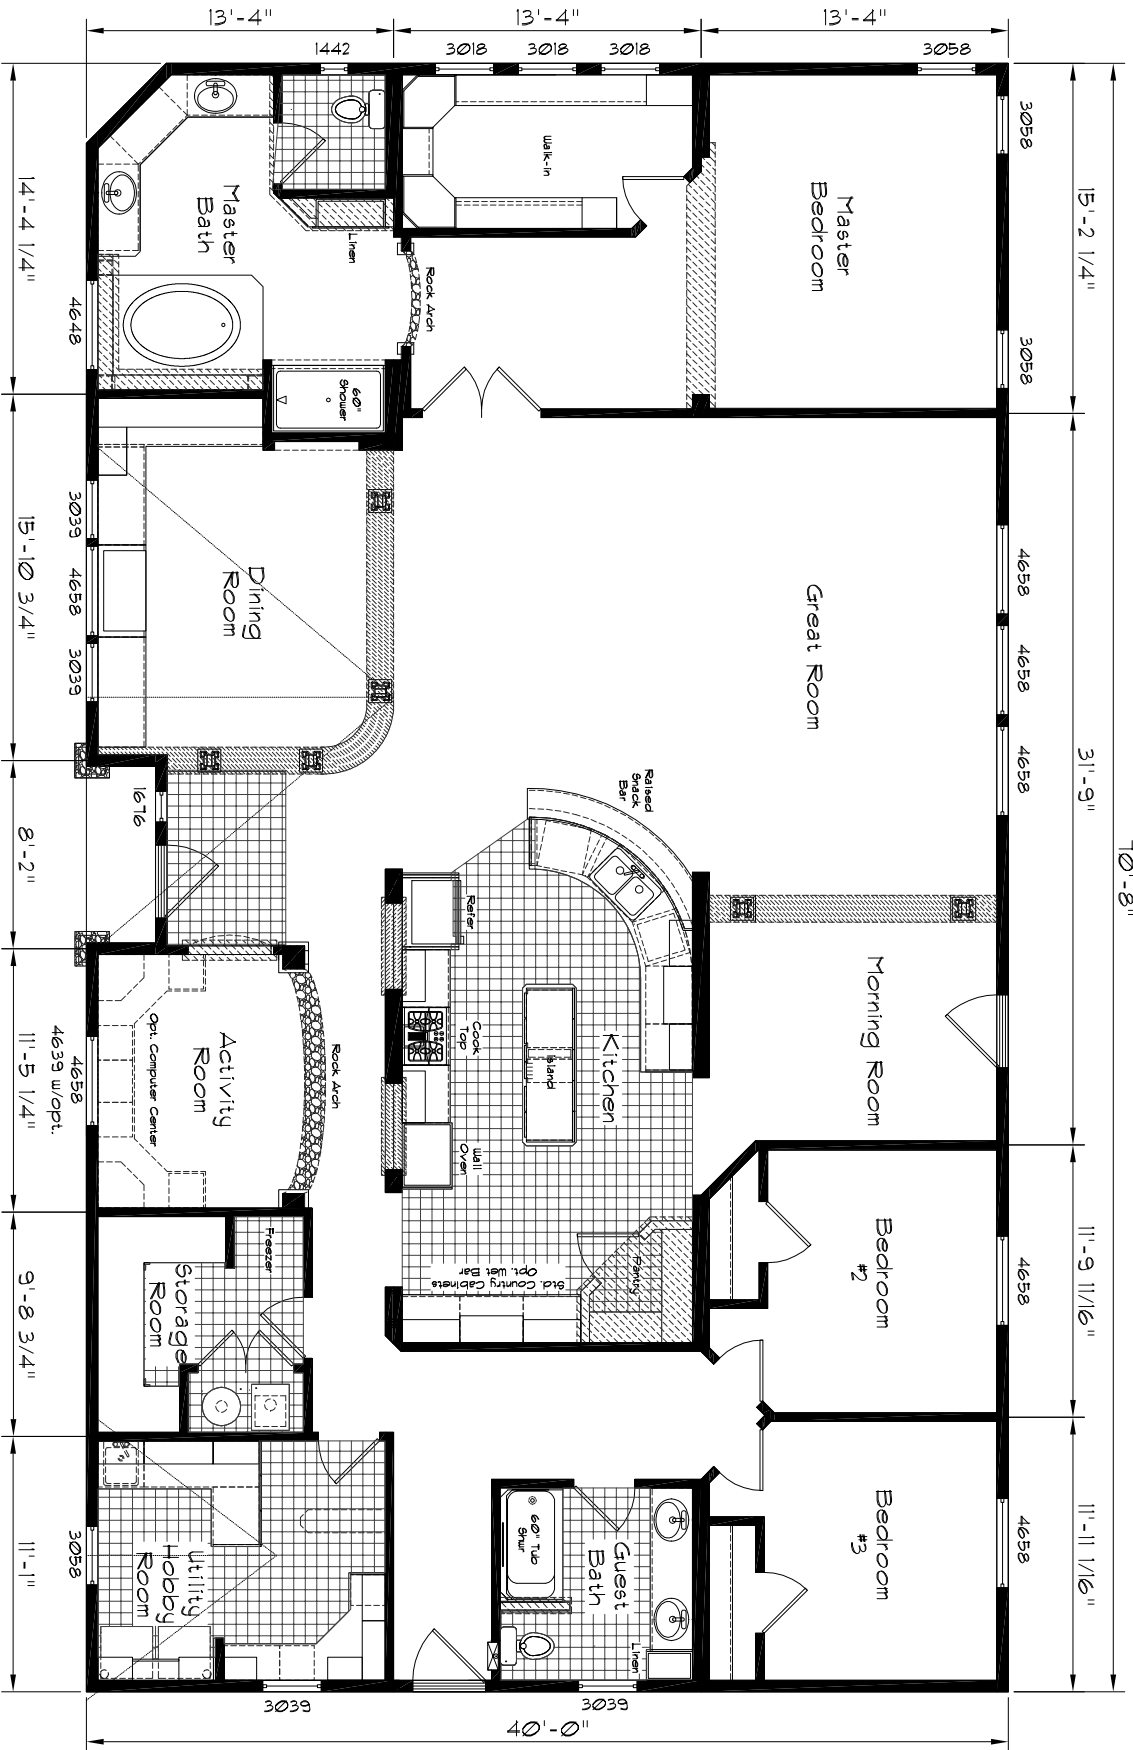

Marquis Manor

Model: 4505
 3 Bedroom, 2 Bath
 2191 Square Feet
 Floor Size
 10'-8" X 40'-0"

KHBU 3/10/08/11