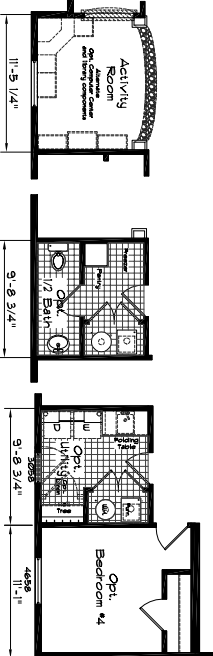

Marquis Manor

Model: 4505
 3 Bedroom, 2 Bath
 2191 Square Feet
 Floor Size
 10'-8" X 40'-0"

KHBU 3/10/08/11