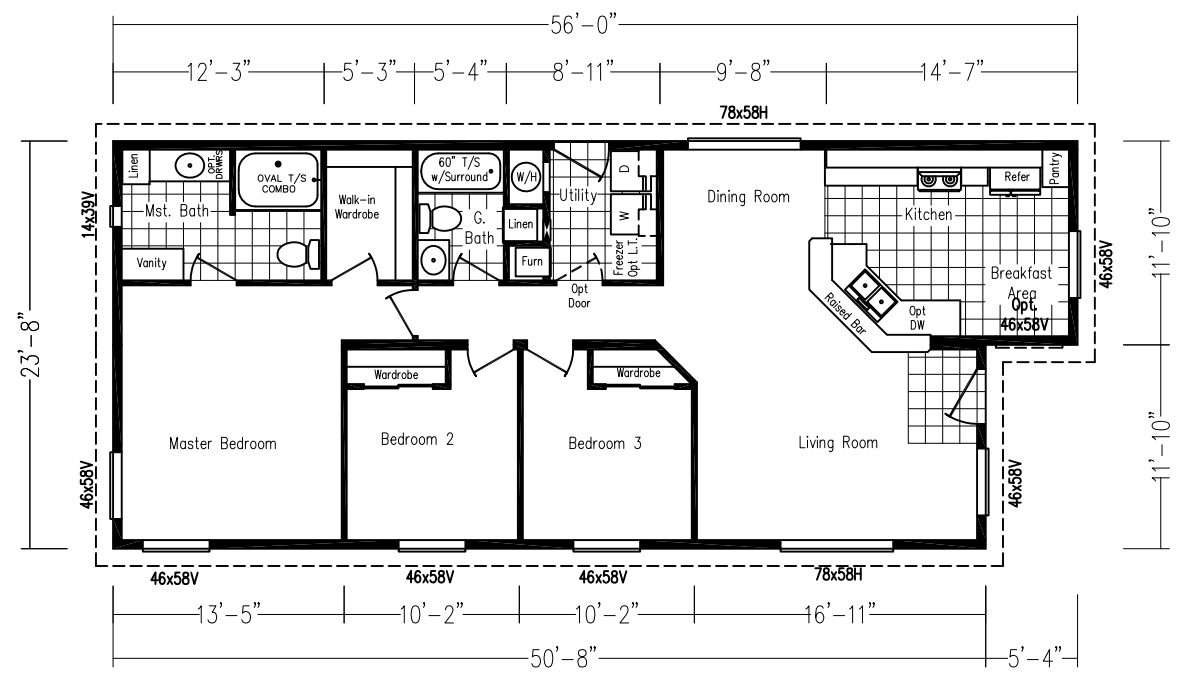

Limited Upgrade Bath

46x39P

Model: KLTD-2403  
 1262 Sq. Ft.  
 3 Bedroom, Nook, 2 Bath