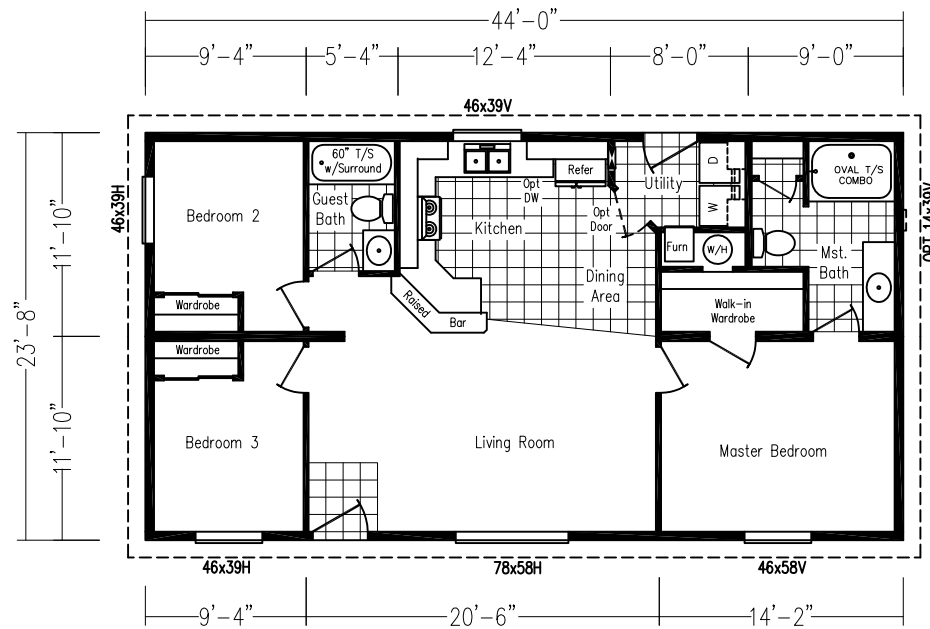

Limited Upgrade Bath  
9'-0"

46x39P Obs

Model: KLTD-2406  
1041 Sq. Ft.  
3 Bedroom, 2 Bath