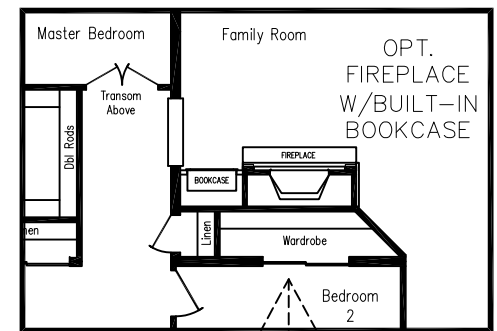

Model: KMCK-66868 K
 (2676 Sq. Ft. + 38 Sq. Ft. Porch)
 3 Bedroom 2 Bath
 w/Retreat

Optional 1/2 Bath

OPT. FIREPLACE
 W/BUILT-IN BOOKCASE