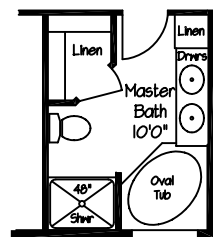

OPTIONAL TAG AVAILABLE

Opt. Reversed Utility and Guest Bathroom
"KB-66103R"

Model: KB-66103
1778 Sq. Ft.
3 Bedroom 2 Bath W/Den

Opt. Recessed Entry

46x39P
Opt. Residential Bath With 48" Shower