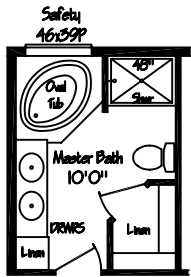

Opt. Residential Bath
With 48" Shower

OPTIONAL PROW
PORCH

Model: KB-52103
1387 Sq. Ft.
2 Bedroom 2 Bath