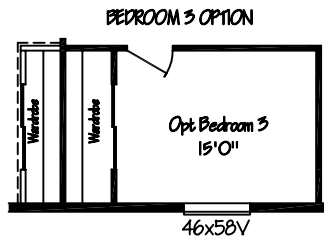

Opt. Residential Bath
With 48" Shower

OPTIONAL PROW
PORCH

Model: KB-52103
1387 Sq. Ft.
2 Bedroom 2 Bath