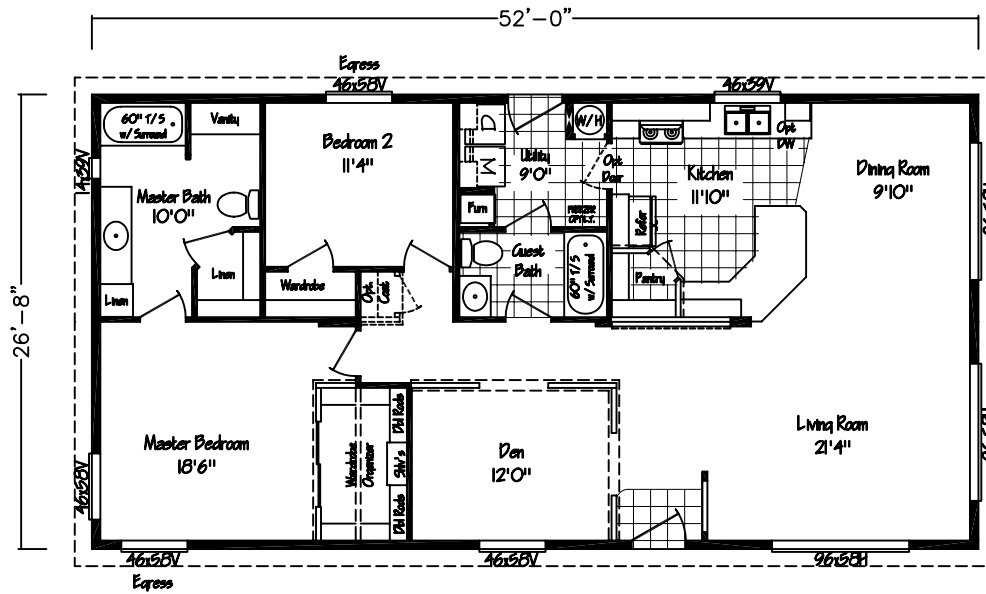

Opt. Residential Bath
With 48" Shower

OPTIONAL PROW
PORCH

Model: KB-52103
1387 Sq. Ft.
2 Bedroom 2 Bath