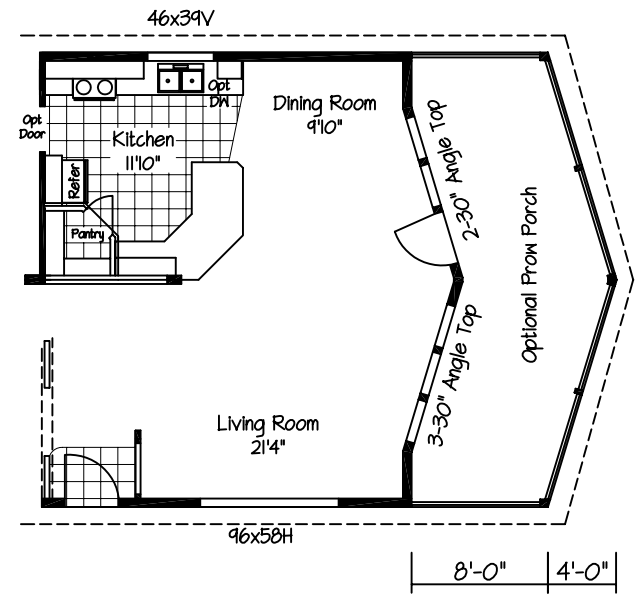

Opt. Residential Bath
With 48" Shower

OPTIONAL PROW
PORCH

Model: KB-52103
1387 Sq. Ft.
2 Bedroom 2 Bath