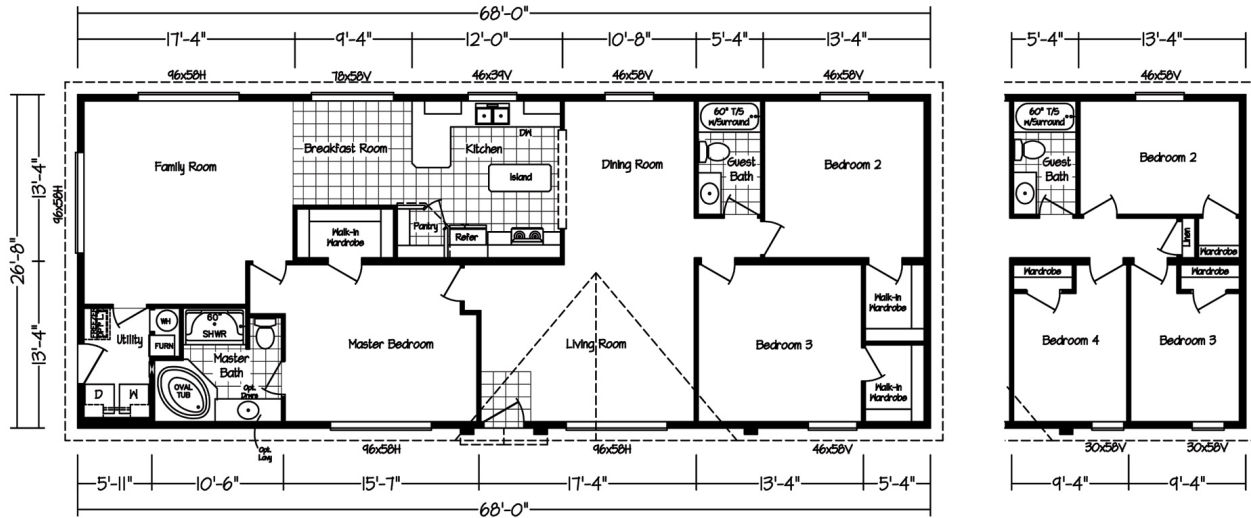

Artist rendering may not depict exterior of home shown in floor plan

Deluxe Kd 68205

3 Bed, 2 Bath,

Overall Dimensions : (W) 27' x (L) 68'

Model Number : DEL27683AH

4TH BEDROOM OPTION

Model Available At:

S & H Mfg. Homes, Inc.