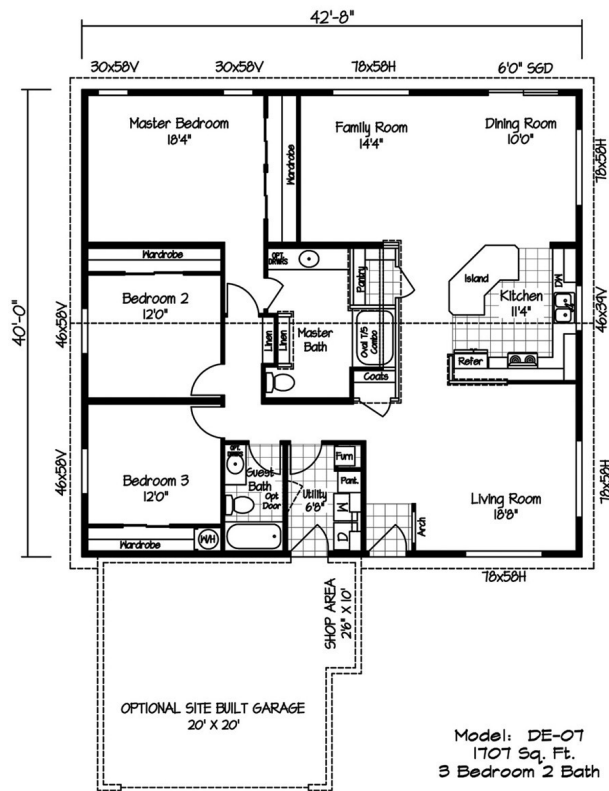

Artist rendition may or may not depict exterior of home

Developer De 07

3 Bed, 2 Bath, .

Overall Dimensions : (W) 42' x (L) 40'

Model Number : DEV42403BH

Model Available At:

S & H Mfg. Homes, Inc.

509 - 422 - 4142