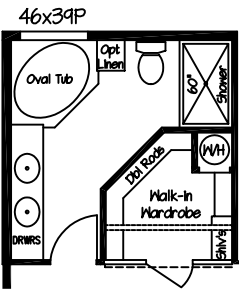

Opt. Residential Bath  
With 60" Shower

Model: DE-01  
1440 Sq. Ft.  
3 Bedroom 2 Bath