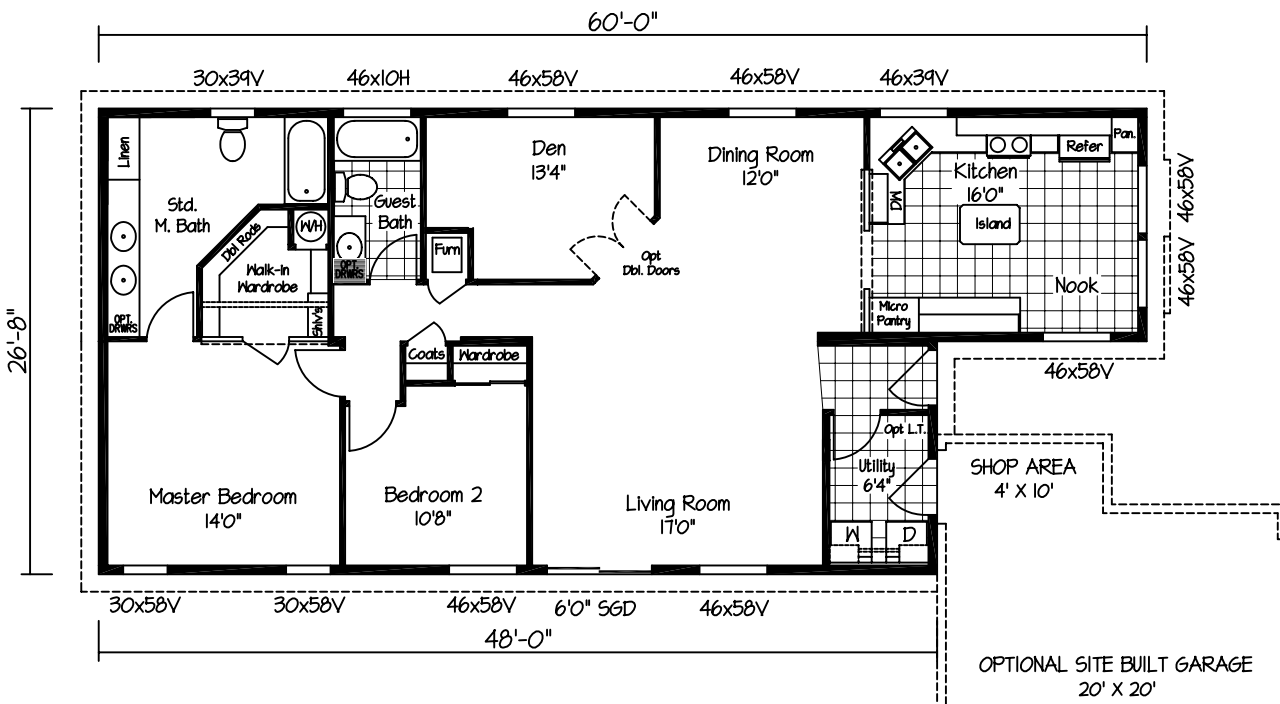

Opt. Residential Bath  
With 60" Shower

Model: DE-01  
1440 Sq. Ft.  
3 Bedroom 2 Bath