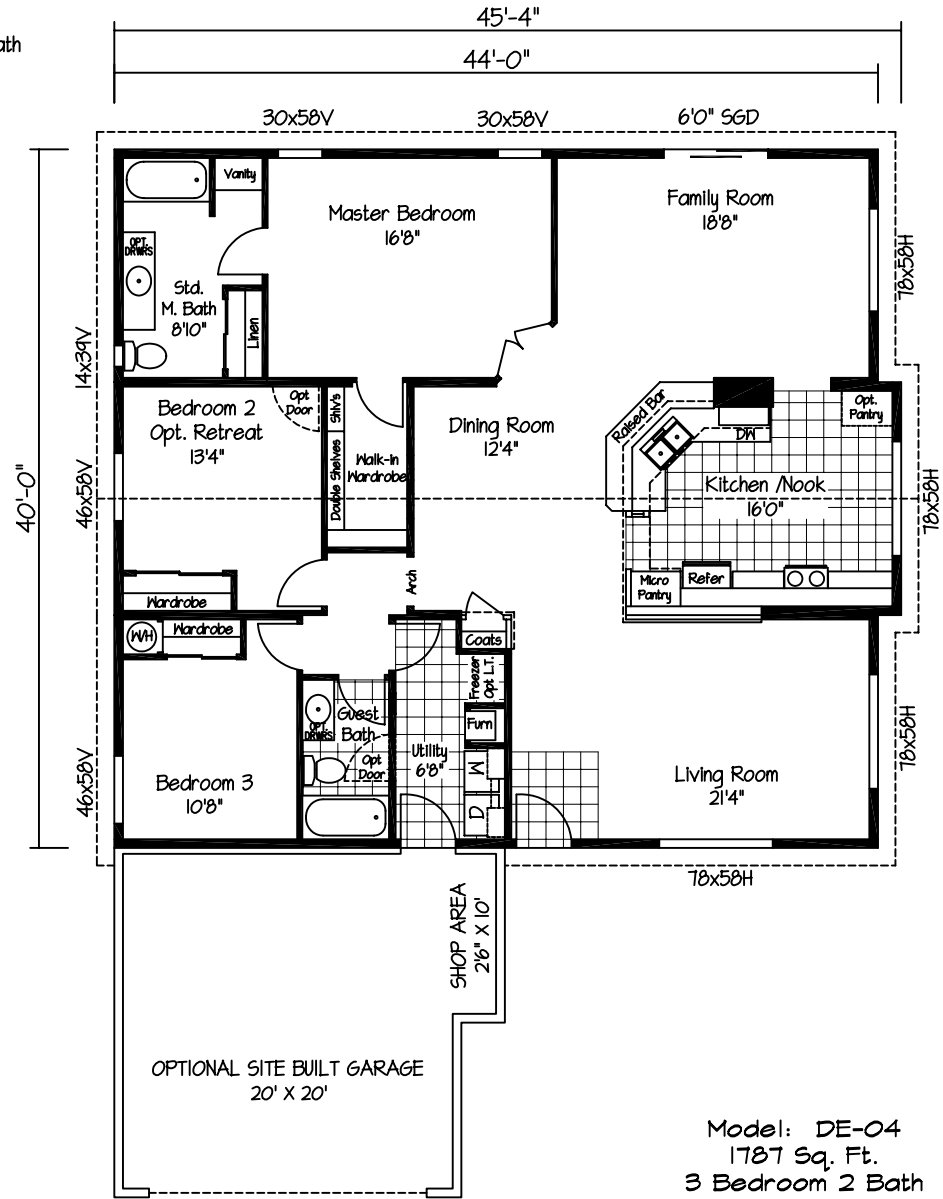

Opt. Residential Bath
With 60" Shower

Model: DE-04
1787 Sq. Ft.
3 Bedroom 2 Bath