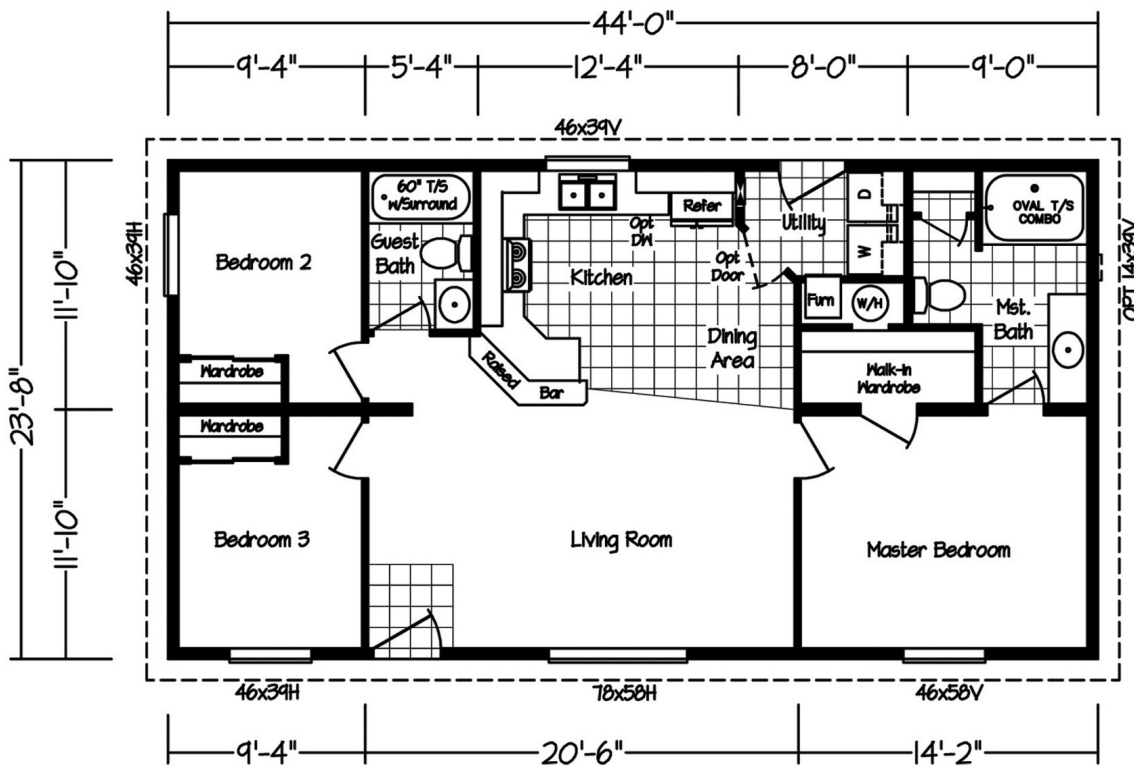

Artist rendering may not depict exterior of home shown in floor plan

## Limited 2406

3 Bed, 2 Bath,  
Overall Dimensions : (W) 24' x (L) 44'  
Model Number : LTD24443AH