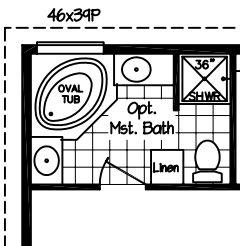

Opt. Master Bath

Model: KLTD-2403
 1262 Sq. Ft.
 3 Bedroom, Nook, 2 Bath