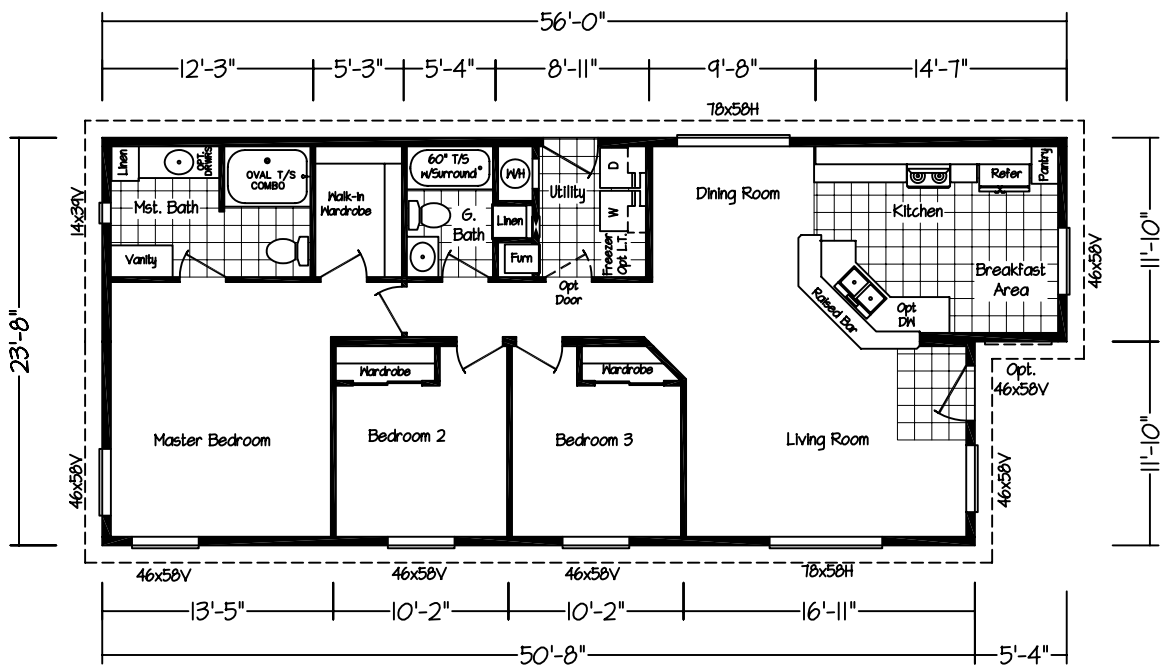

Opt. Master Bath

Model: KLTD-2403
 1262 Sq. Ft.
 3 Bedroom, Nook, 2 Bath