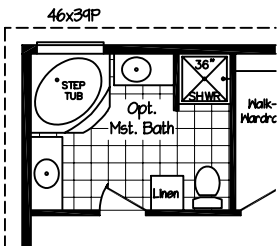

Opt. Master Bath

Model: KLTD-56103
 1262 Sq. Ft.
 3 Bedroom, Nook, 2 Bath