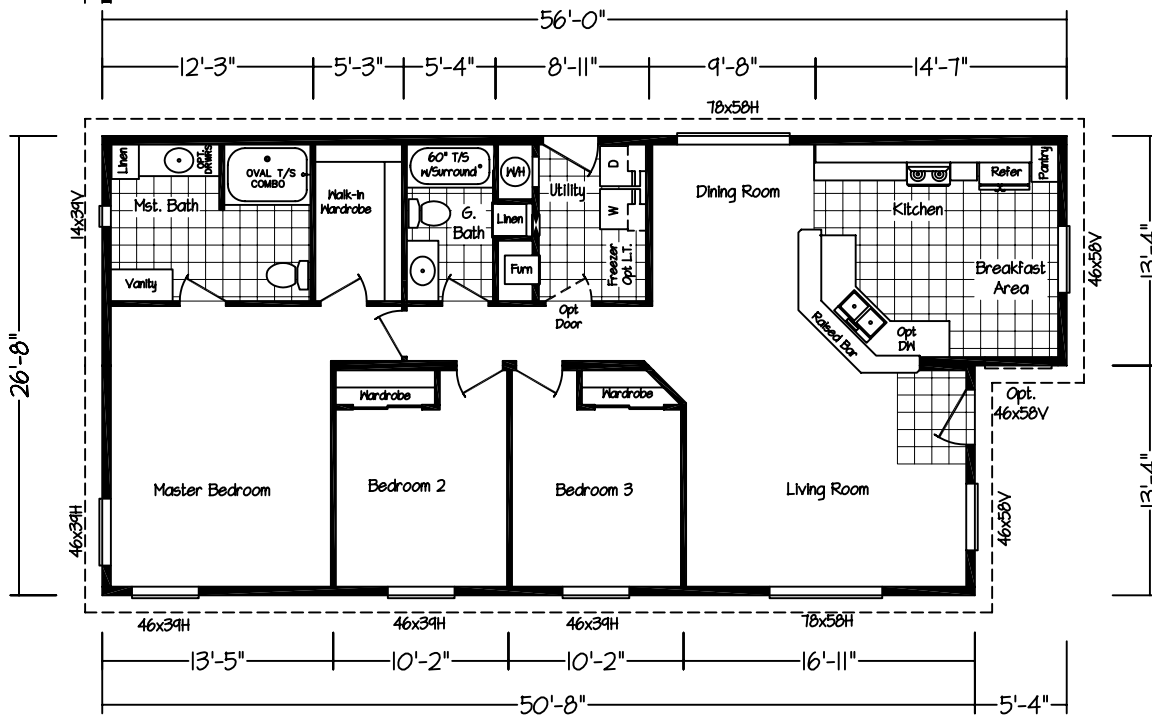

Opt. Master Bath

Model: KLTD-56103
 1262 Sq. Ft.
 3 Bedroom, Nook, 2 Bath