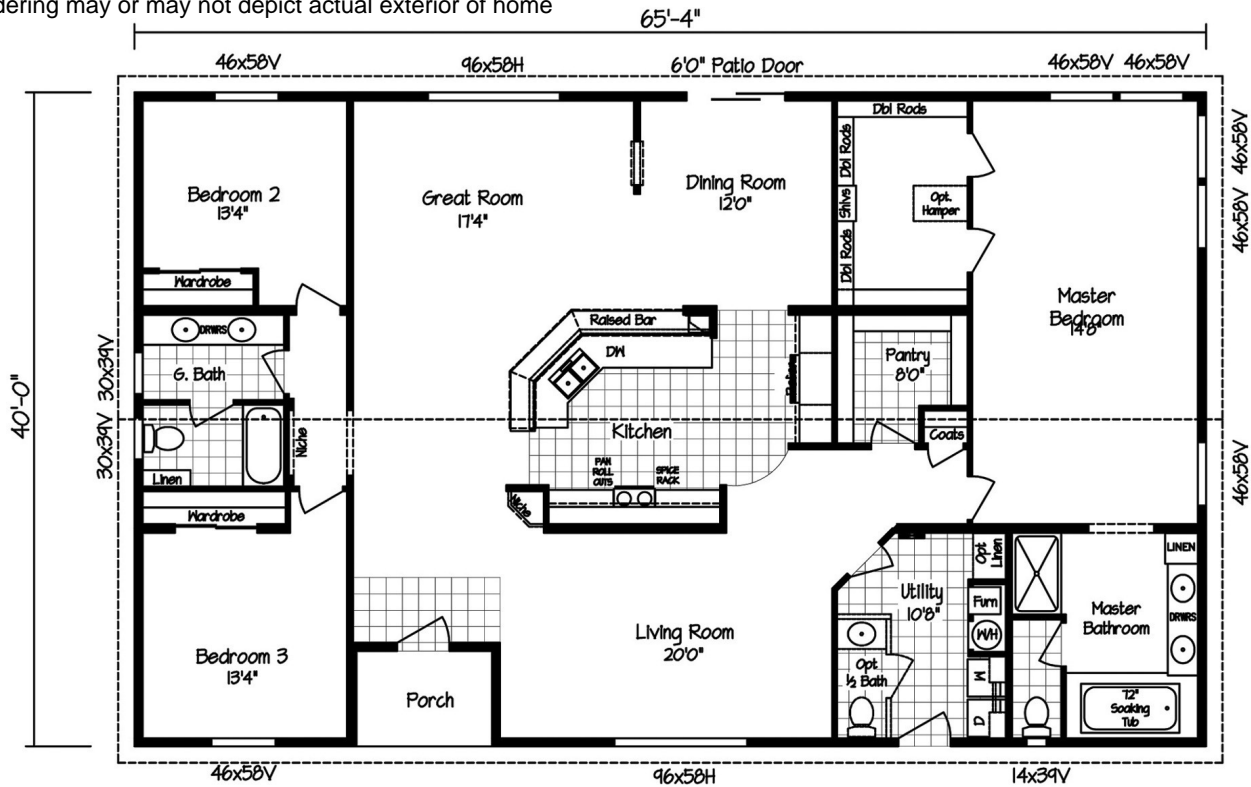

Artist rendering may or may not depict actual exterior of home

## Kmck 66876

3 Bed, 2 Bath,  
Overall Dimensions : (W) 40' x (L) 66'  
Model Number : MCK40663AH