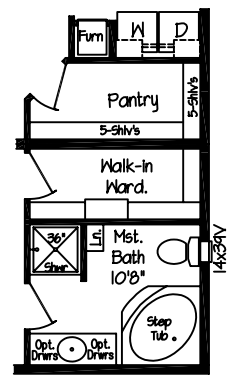

Model: KMCK-60862  
 1600 Sq. Ft.  
 3 Bedroom 2 Bath W/Retreat

Opt. Pantry & Wardrobe  
 Replacing Std. Retreat

Opt. Corner Shower Master Bath