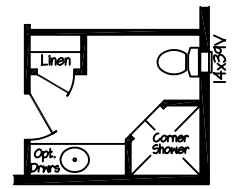

Model: KMCK-60862  
 1600 Sq. Ft.  
 3 Bedroom 2 Bath W/Retreat

Opt. Pantry & Wardrobe  
 Replacing Std. Retreat

Opt. Corner Shower Master Bath