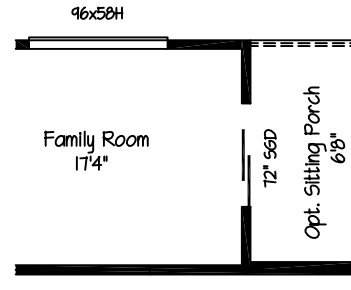

Optional Family Room

Model:
 KMCKSE-60875
 2415 Sq. Ft.
 3 Bedroom 2 Bath