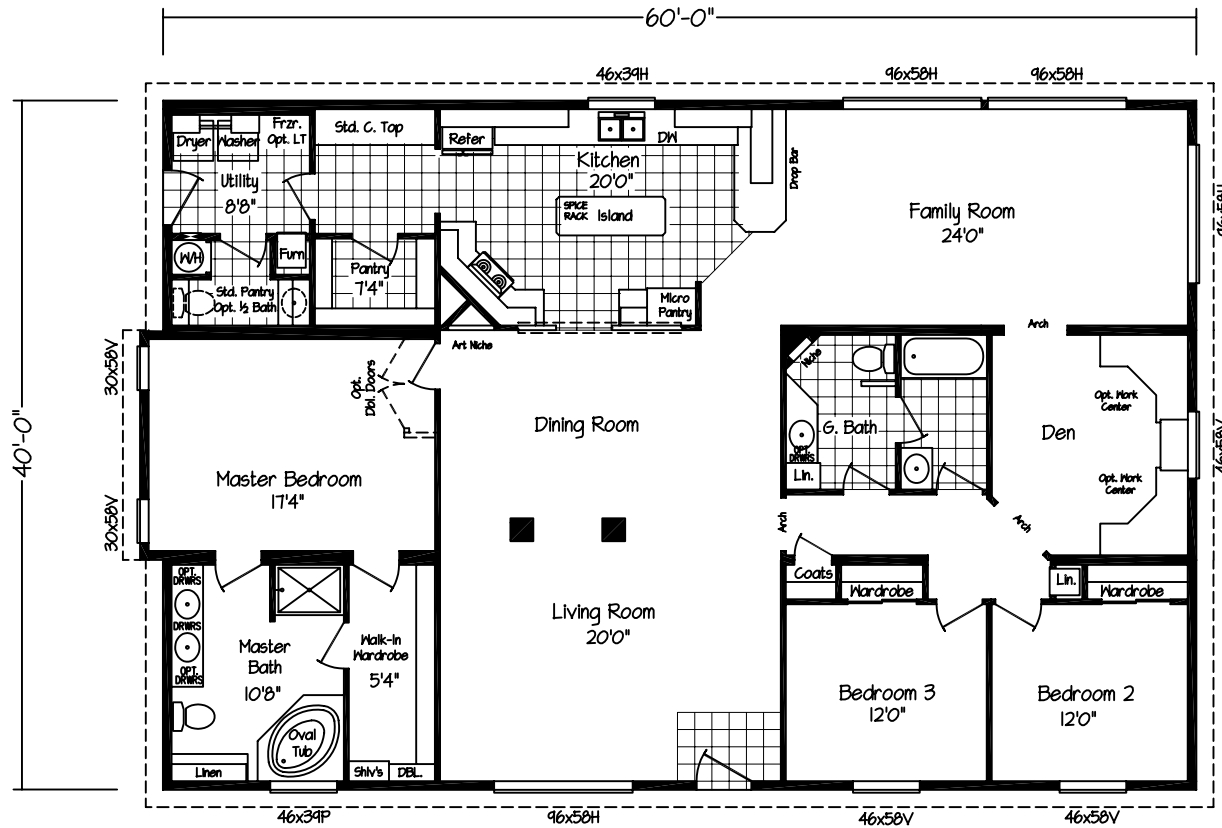

Optional Family Room

Model:
 KMCKSE-60875
 2415 Sq. Ft.
 3 Bedroom 2 Bath