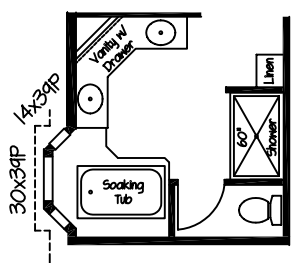

Opt. Master Bedroom

Model: KMCK-66882  
2602 Sq. Ft.  
3 Bedroom 2 Bath W/Retreat