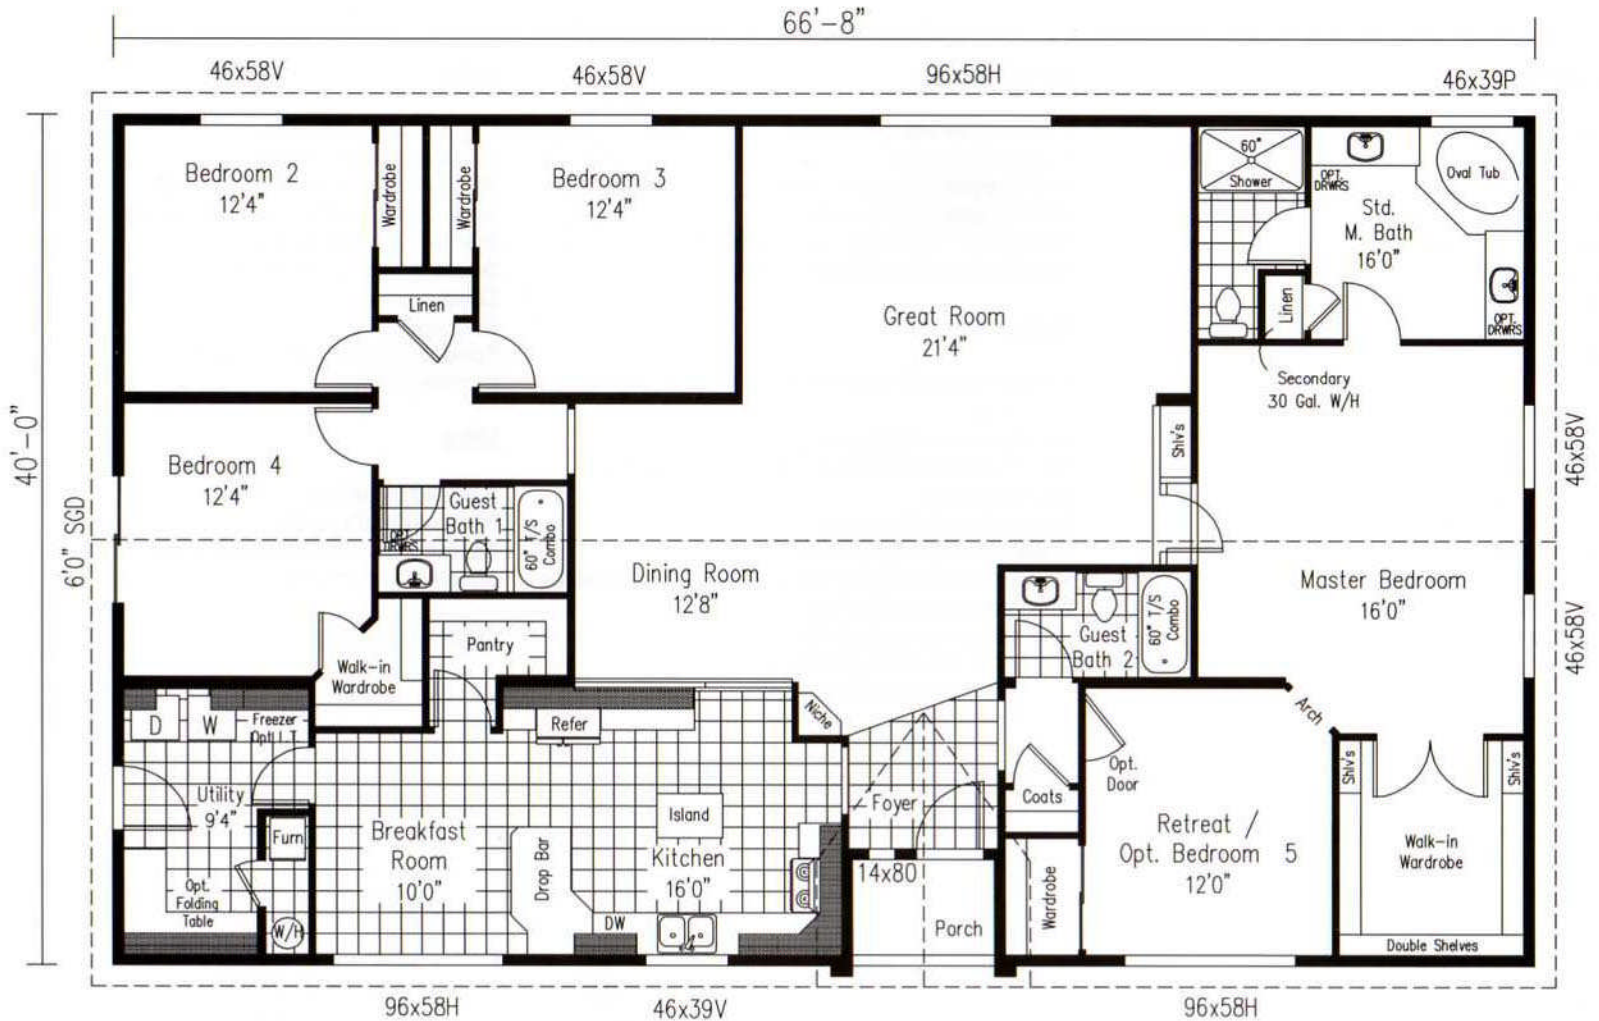

# The McKenzie

2630 SQUARE FEET • 4 BEDROOM • 3 BATH • RETREAT

MODEL KMCK-66884

*It's All...  
About You!*<sup>®</sup>  
**Karsten**  
HOMES  
Division of CMH Manufacturing