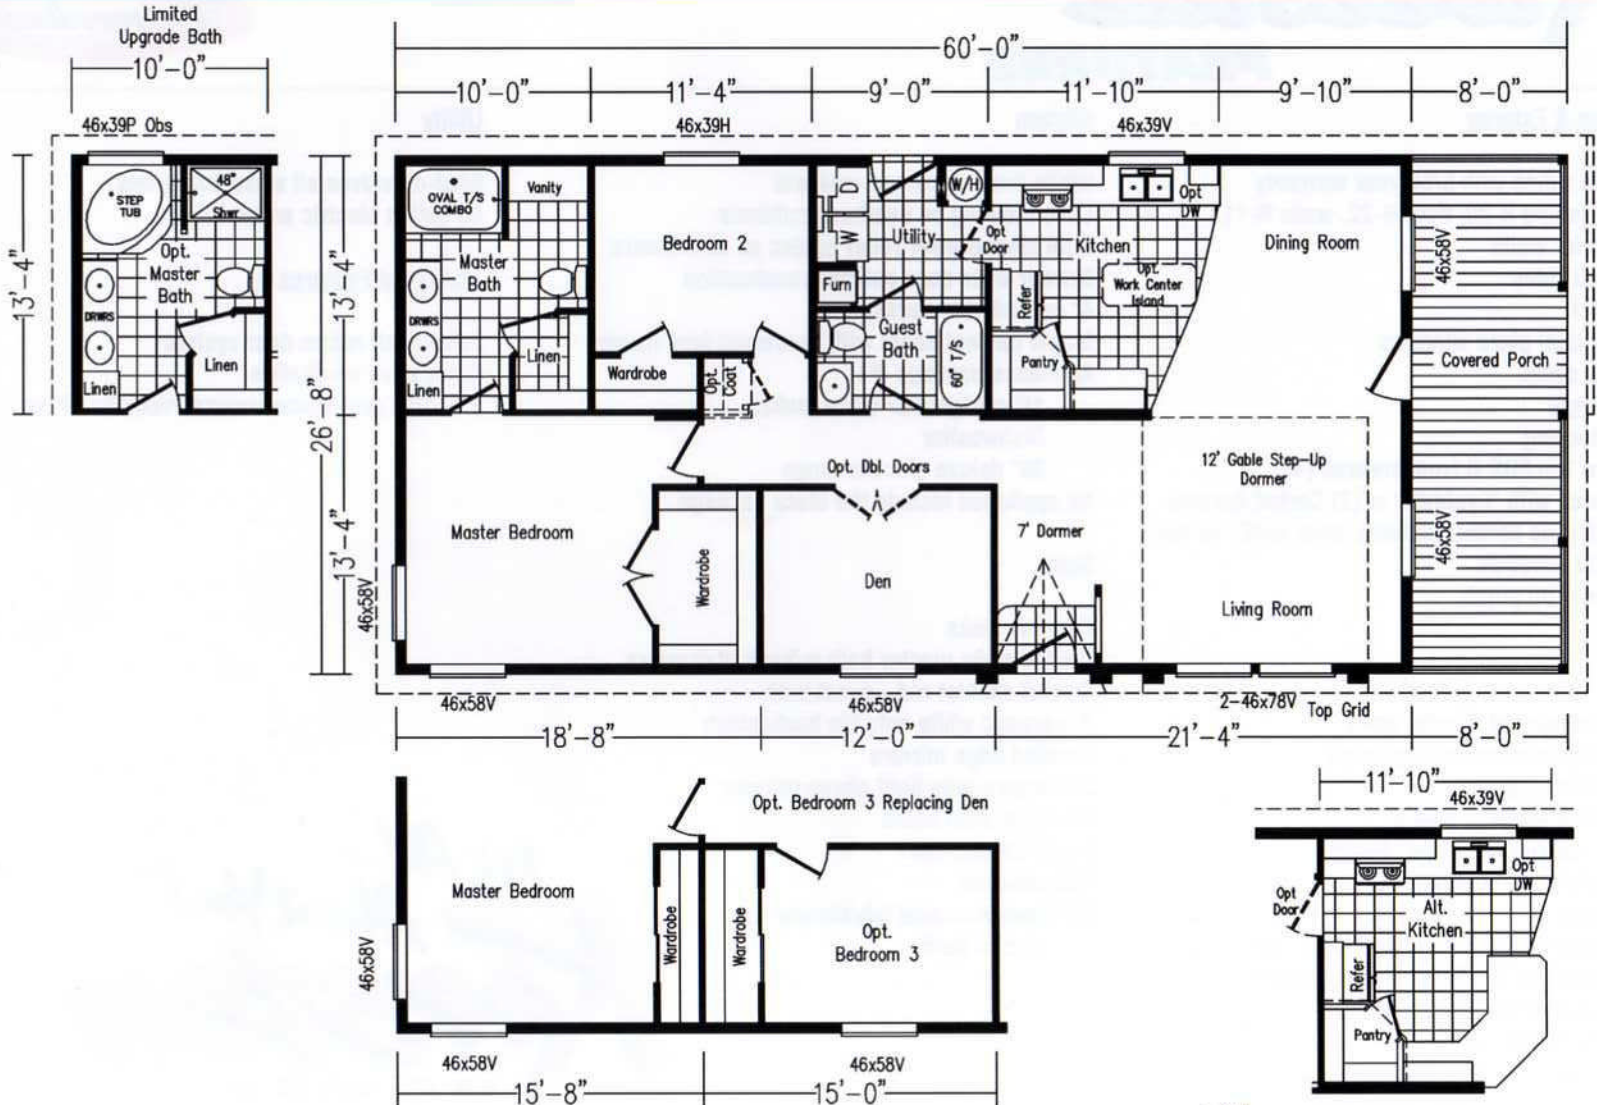

Riverside

1387 SQUARE FEET • 2 BEDROOM • 2 BATH

MODEL RS-5201

It's All...
About You![®]
Karsten
HOMES
Division of CMH Manufacturing